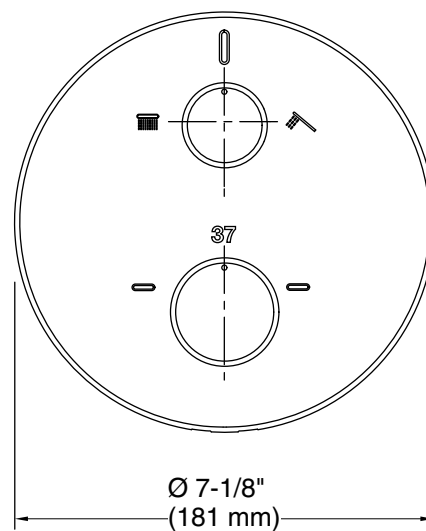

Installation

- Semi-recessed into wall

Adapters, Rough-in and Extension Kits

1226019.ASM

Range: 3-5/16" (85 mm) -
4-3/4" (121 mm)

Codes/Standards

Plumbing Standards
GB 18145

See website for detailed warranty information.

KOHLER Faucets

Thermostatic bath & shower valve and trim with Oyl handles
Modulo™
handles
K-78024T-8

Technical Information

All product dimensions are nominal.

Notes

Install this product according to the installation instructions.