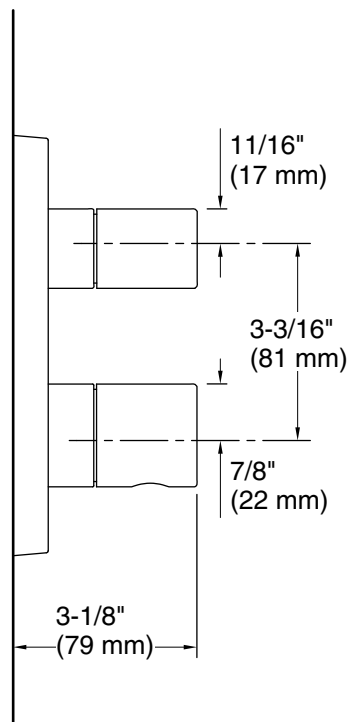

Installation

- Semi-recessed into wall

Adapters, Rough-in and Extension Kits

1226019.ASM

Range: 3-5/16" (85 mm) -
4-3/4" (121 mm)

Codes/Standards

Plumbing Standards
GB 18145

See website for detailed warranty information.

KOHLER Faucets

Thermostatic bath & shower valve and trim with Oyl handles
Modulo™
handles
K-78024T-8

Technical Information

All product dimensions are nominal.

Notes

Install this product according to the installation instructions.