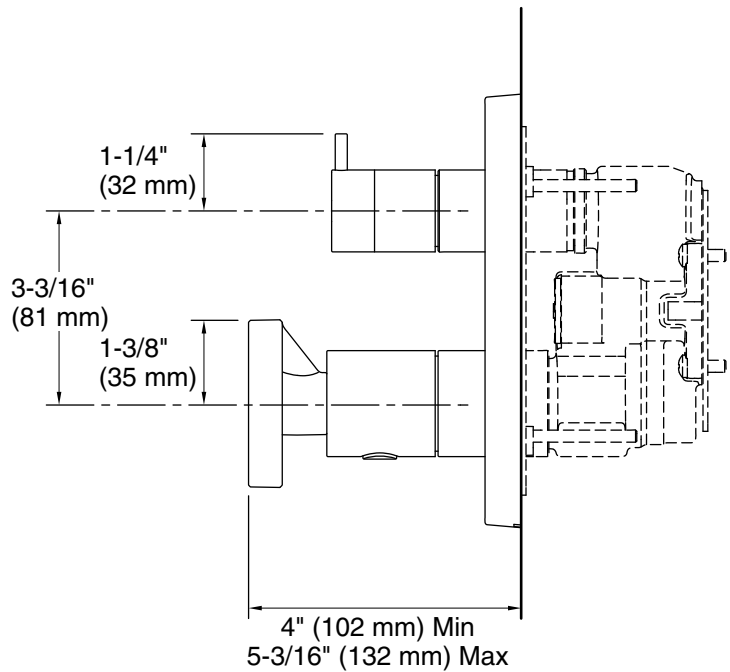

Installation

- Semi-recessed into wall

Adapters, Rough-in and Extension Kits

1226019.ASM

Range: 3-5/16" (85 mm) -
4-3/4" (121 mm)

Codes/Standards

Plumbing Standards
QB/T 2806

See website for detailed warranty information.

Technical Information

All product dimensions are nominal.

Notes

Install this product according to the installation instructions.