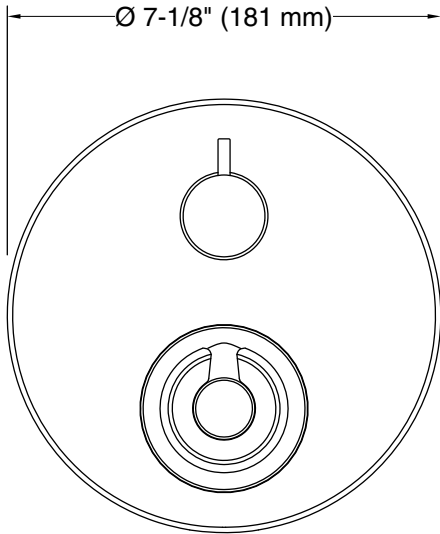

Installation

- Semi-recessed into wall

Adapters, Rough-in and Extension Kits

1226019.ASM

Range: 3-5/16" (85 mm) -
4-3/4" (121 mm)

Codes/Standards

Plumbing Standards
QB/T 2806

See website for detailed warranty information.

Technical Information

All product dimensions are nominal.

Notes

Install this product according to the installation instructions.