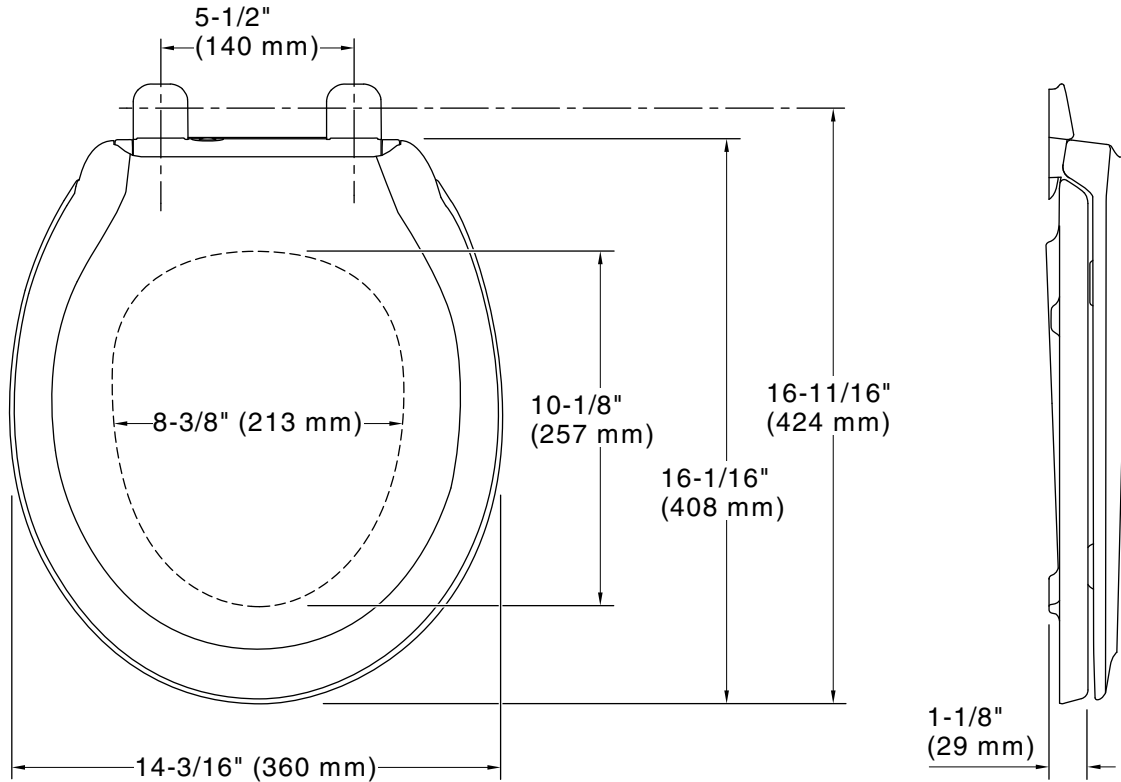

Rutledge®
Nightlight ReadyLatch® Quiet-Close™ round-front toilet
seat
K-78059-RL

Features

- Grip-Tight installation hardware makes it easy to fasten the seat – everything is done from above the bowl
- ReadyLatch® hinge provides a positive lock/unlock latch to securely hold seat in position, yet seat easily removes for cleaning or adjusting fit
- Quiet-Close™ round-front lid and seat prevents slamming
- Grip-Tight bumpers hold seat firmly in place
- Light intensity designed to provide enough light to see the toilet without disrupting nighttime vision
- Choose between three brightness levels: a soft glow or brighter illumination
- Dual LED lighting offers guiding light when lid is down and task light when lid is lifted
- Illumination cycle with automatic 10-hour nightlight
- Battery-operated - no electrical cords required
- Up to 12 months of battery life (uses 4 AA batteries, not included)
- Contoured seat for user comfort
- Color-matched plastic hinges
- Fits most round-front toilets

Color	Code	Description
-------	------	-------------

	0	White
---	---	-------

Technical Information

All product dimensions are nominal.

- Seat shape type: Round-front
Seat front type: Closed-front
Seat-mounting holes: 5-1/2" (140 mm)