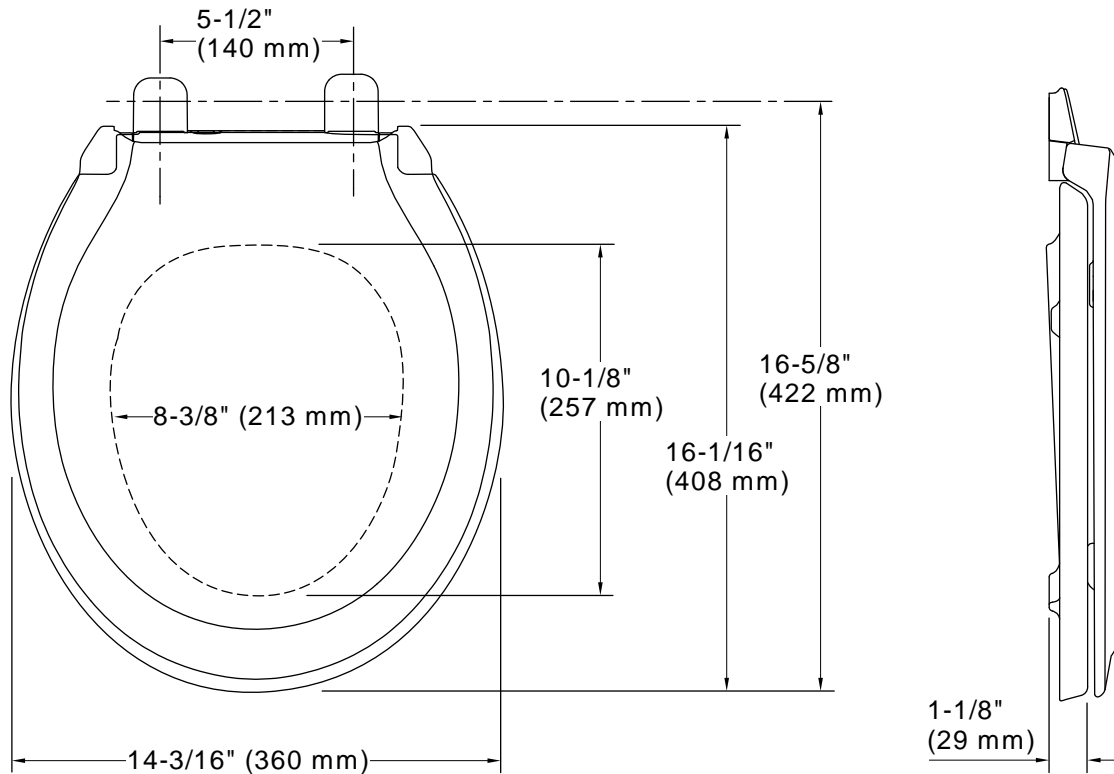

Technical Information

All product dimensions are nominal.

Seat shape type: Round-front
Seat front type: Closed-front
Seat-mounting holes: 5-1/2" (140 mm)

Notes

Install this product according to the installation instructions.

Requires 4 AA batteries (not included).