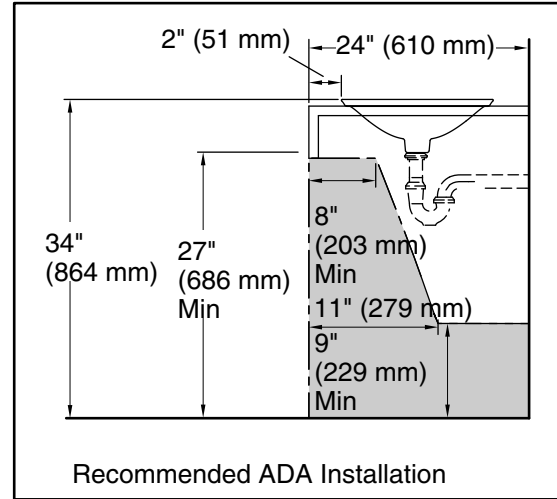

Technical Information

All product dimensions are nominal.

Basin configuration:	Single Bowl
Bowl area (Only):	Length: 17-1/4" (437 mm) Width: 17-1/4" (437 mm) Bowl depth: 4" (102 mm) Water depth: 4" (102 mm)
With overflow:	No
Template:	1242827, required, included

Notes

Install this product according to the installation instructions.

NOTICE: Countertop manufacturer or cutter must use the cut-out template provided with the product, or a current one provided by Kohler Co. (call 1-800-4-KOHLER). Kohler Co. is not responsible for cutout errors when the incorrect cut-out template is used.

ADA, CSA B651 compliant when installed to the specific requirements of these regulations.