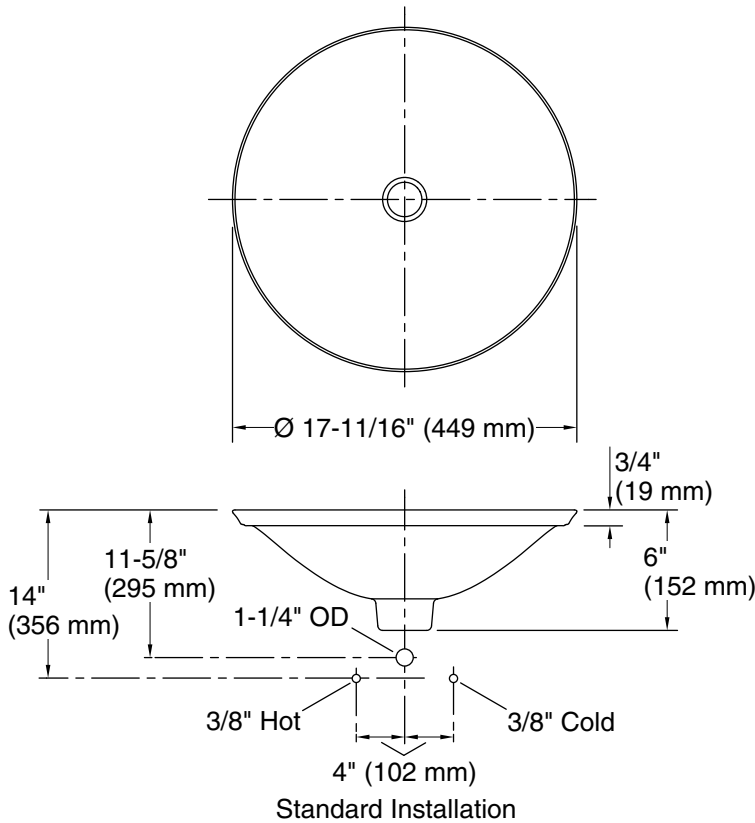

Features

- Round basin with subtle lift at edges
- Wading pool design accommodates a wide variety of faucets
- No faucet holes; requires wall- or counter-mount faucet

Material

- Vitreous china

Installation

See website for detailed warranty information.

Available Colors/Finishes

Color tiles intended for reference only.

Color	Code	Description
	0	White
	96	Biscuit
	7	Black Black™

Technical Information

All product dimensions are nominal.

Basin configuration:	Single Bowl
Bowl area (Only):	Length: 17-1/4" (437 mm) Width: 17-1/4" (437 mm) Bowl depth: 4" (102 mm) Water depth: 4" (102 mm)
With overflow:	No
Template:	1242827, required, included