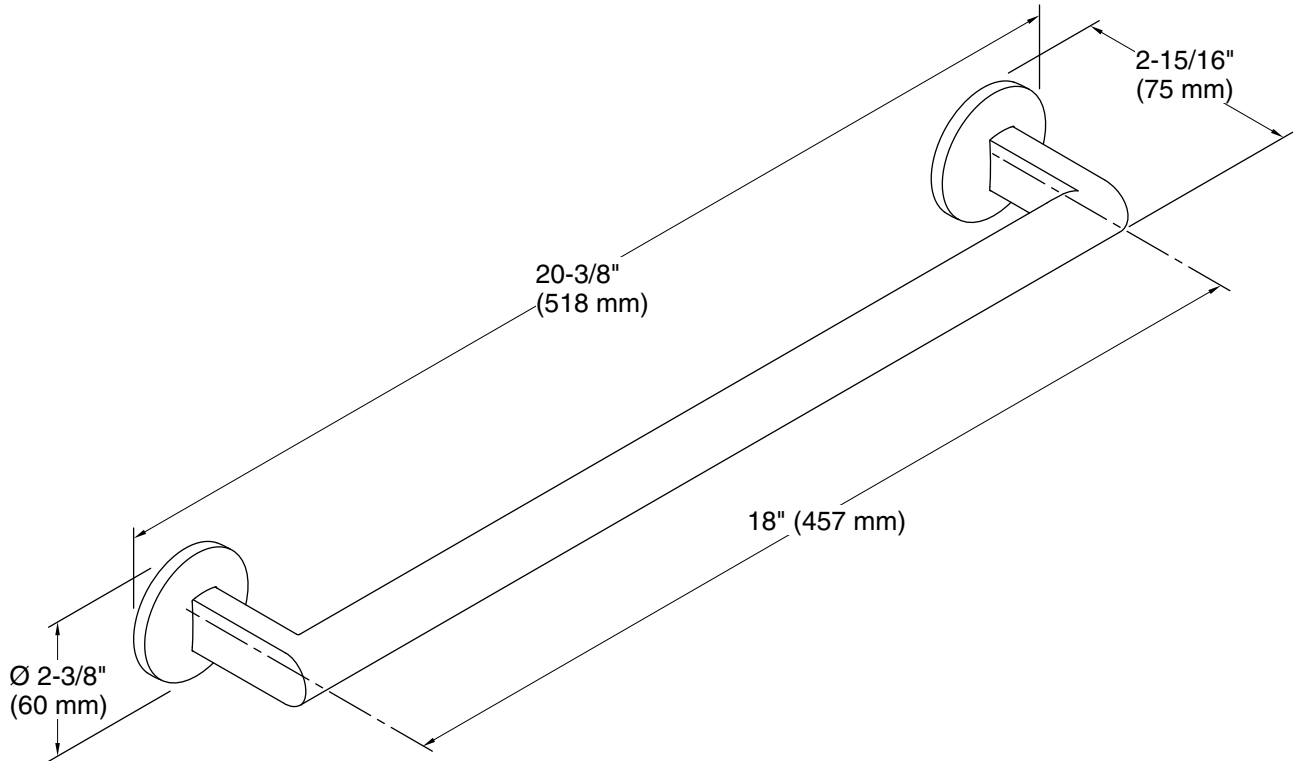

Technical Information

All product dimensions are nominal.

Material: Zinc

Notes

Install this product according to the installation instructions.

CAUTION: Risk of personal injury. Do not install these products in any area where they are likely to be used inadvertently as a grab bar or support bar. These products are not designed or intended for use as a grab bar or support bar.