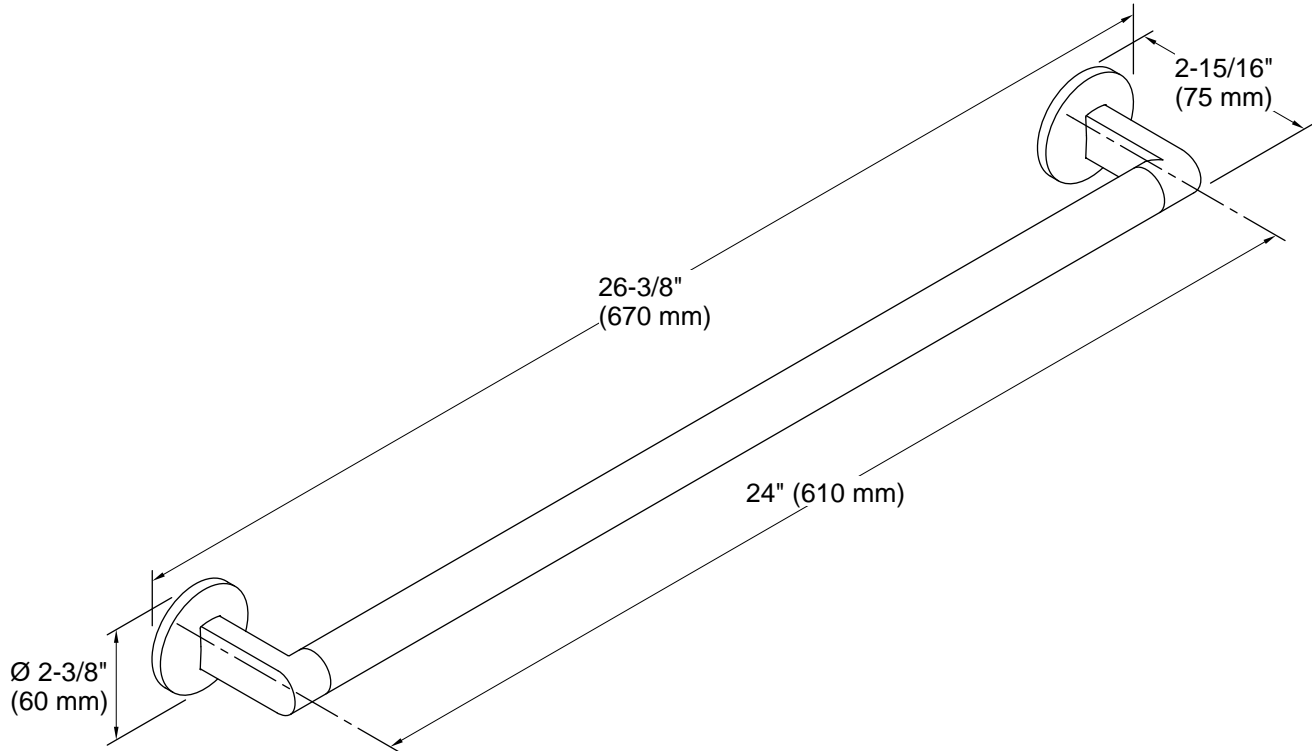

Technical Information

All product dimensions are nominal.

Material: Zinc, Brass

Notes

Install this product according to the installation instructions.

CAUTION: Risk of personal injury. Do not install these products in any area where they are likely to be used inadvertently as a grab bar or support bar. These products are not designed or intended for use as a grab bar or support bar.