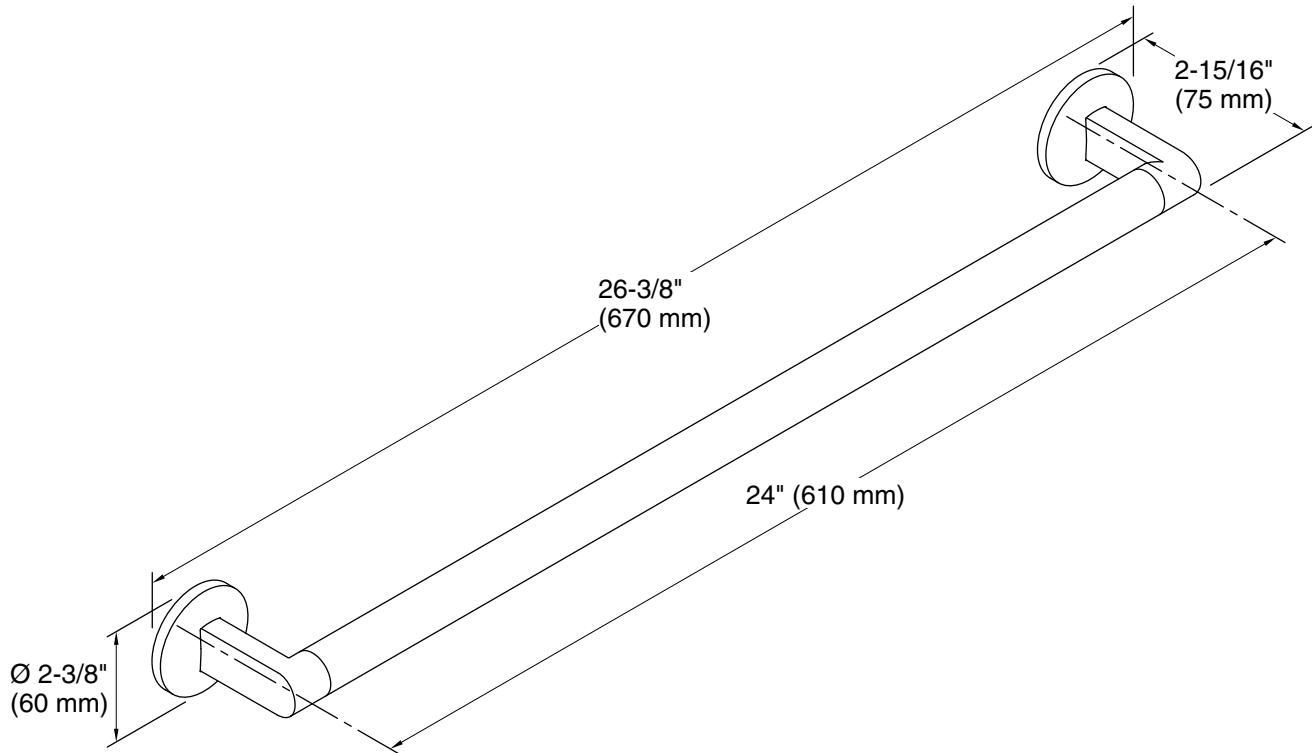

Technical Information

All product dimensions are nominal.

Material: Zinc, Brass

Notes

Install this product according to the installation instructions.

CAUTION: Risk of personal injury. Do not install these products in any area where they are likely to be used inadvertently as a grab bar or support bar. These products are not designed or intended for use as a grab bar or support bar.