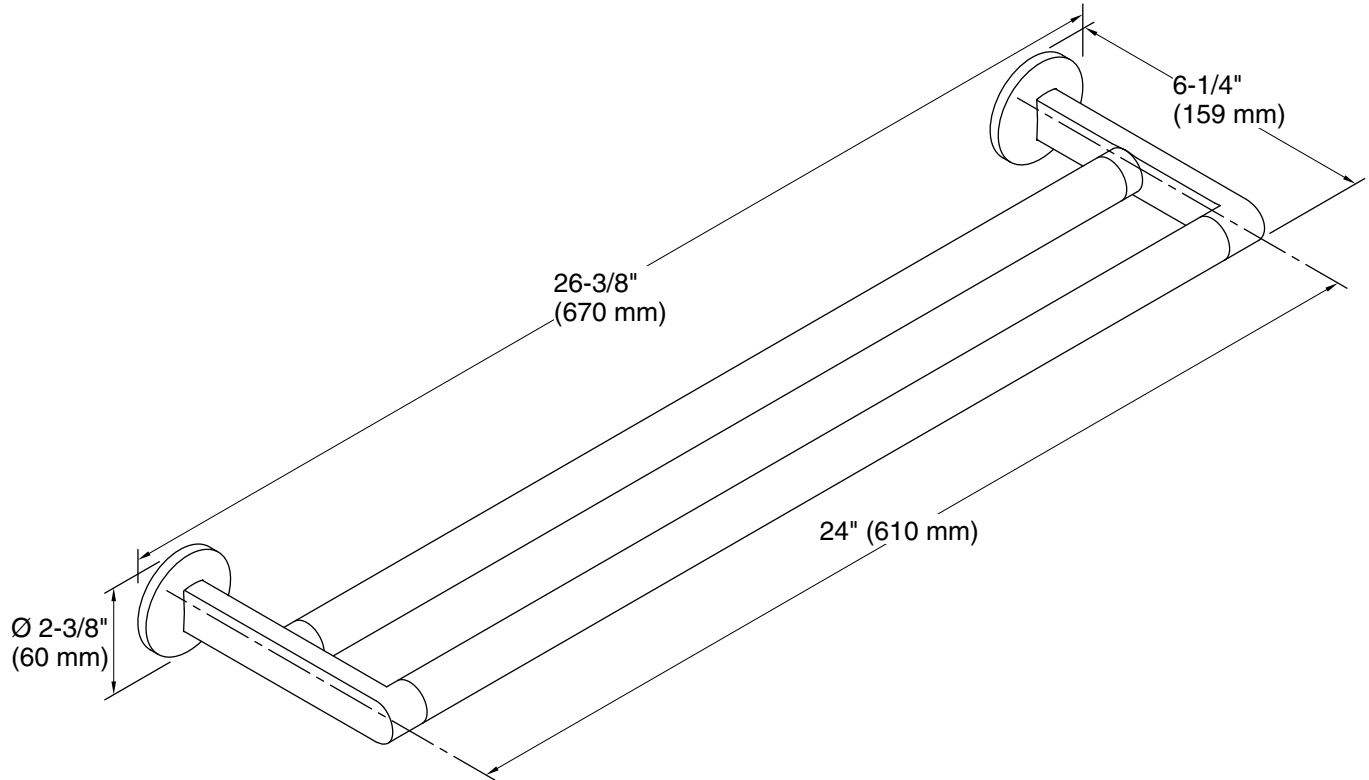

Technical Information

All product dimensions are nominal.

Material: Zinc, Brass

Notes

Install this product according to the installation instructions.

CAUTION: Risk of personal injury. Do not install these products in any area where they are likely to be used inadvertently as a grab bar or support bar. These products are not designed or intended for use as a grab bar or support bar.