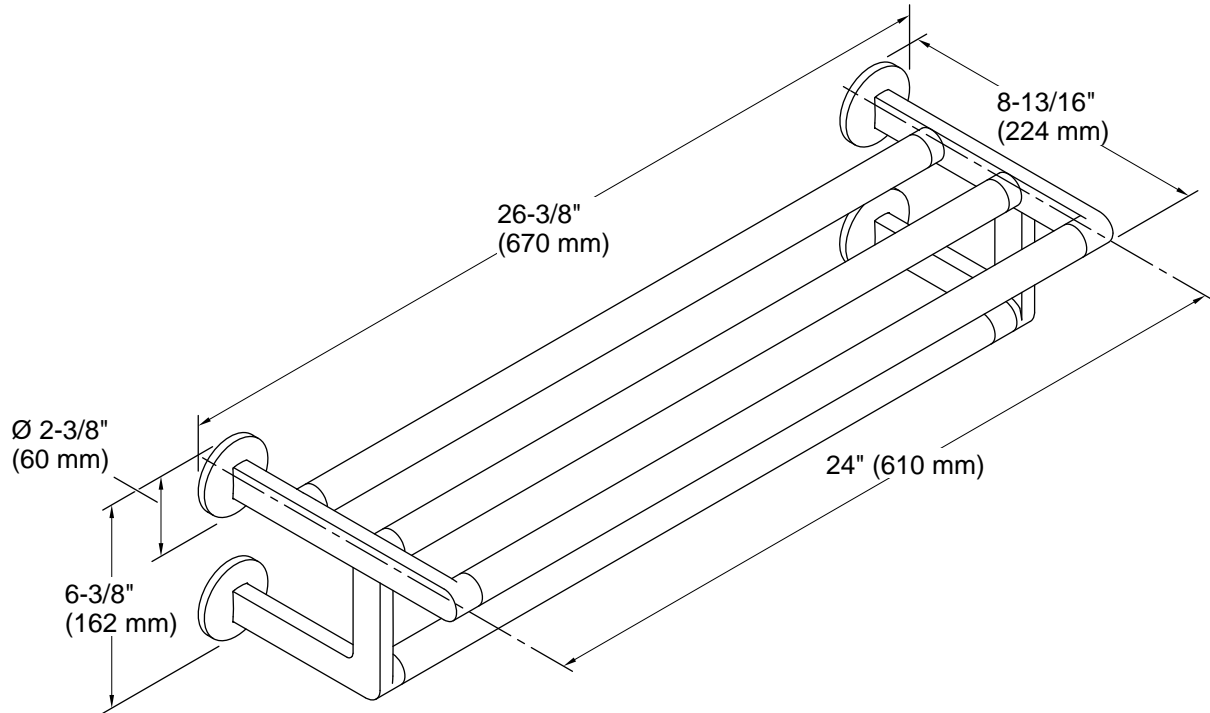

Technical Information

All product dimensions are nominal.

Material: Zinc, Brass

Notes

Install this product according to the installation instructions.

CAUTION: Risk of personal injury. Do not install these products in any area where they are likely to be used inadvertently as a grab bar or support bar. These products are not designed or intended for use as a grab bar or support bar.