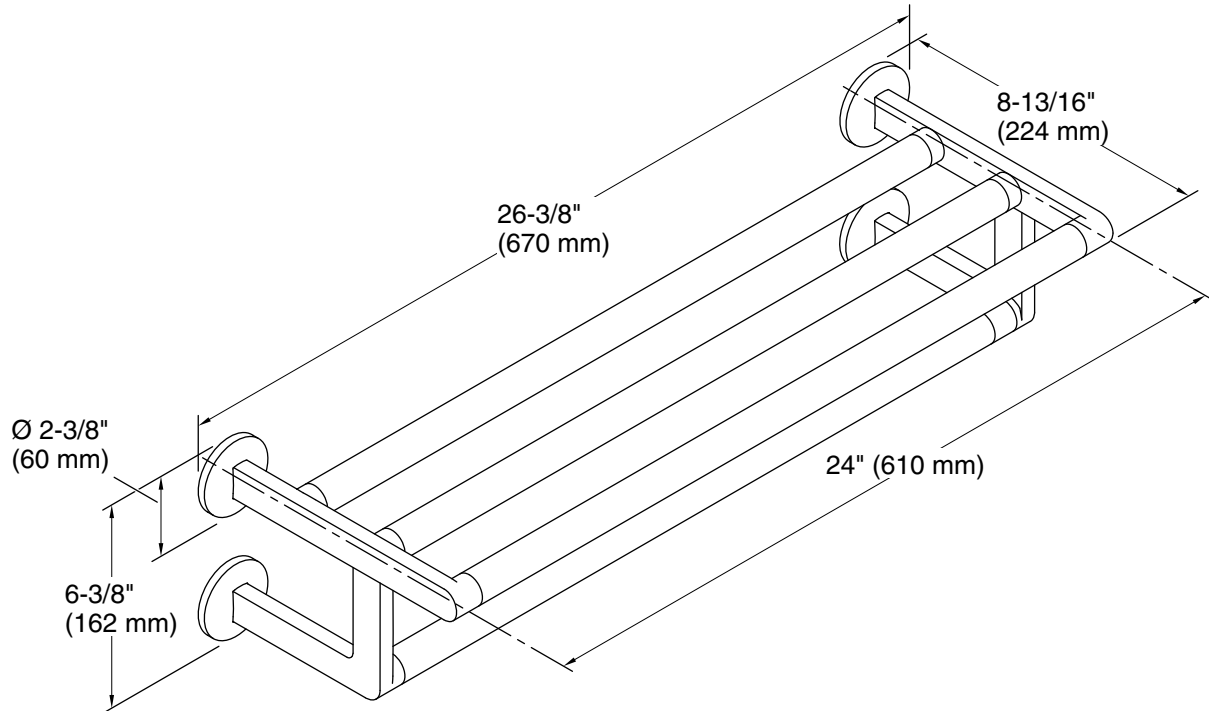

Technical Information

All product dimensions are nominal.

Material: Zinc, Brass

Notes

Install this product according to the installation instructions.

CAUTION: Risk of personal injury. Do not install these products in any area where they are likely to be used inadvertently as a grab bar or support bar. These products are not designed or intended for use as a grab bar or support bar.