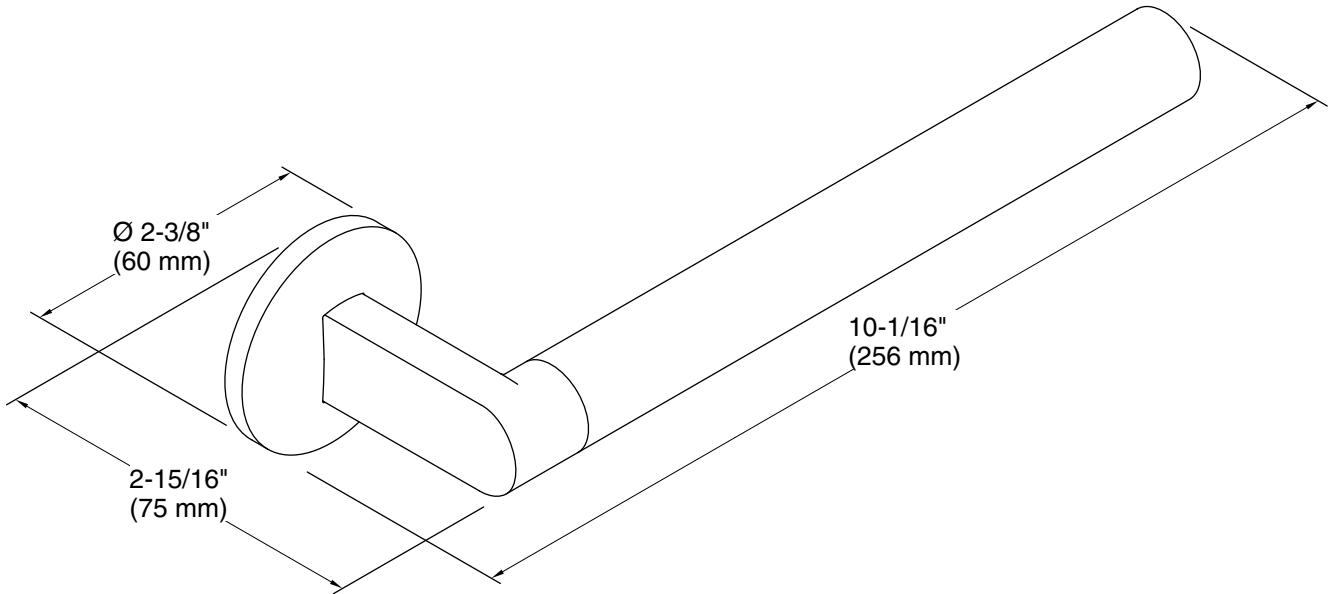

Technical Information

All product dimensions are nominal.

Material: Zinc, Brass

Notes

Install this product according to the installation instructions.

CAUTION: Risk of personal injury. Do not install these products in any area where they are likely to be used inadvertently as a grab bar or support bar. These products are not designed or intended for use as a grab bar or support bar.