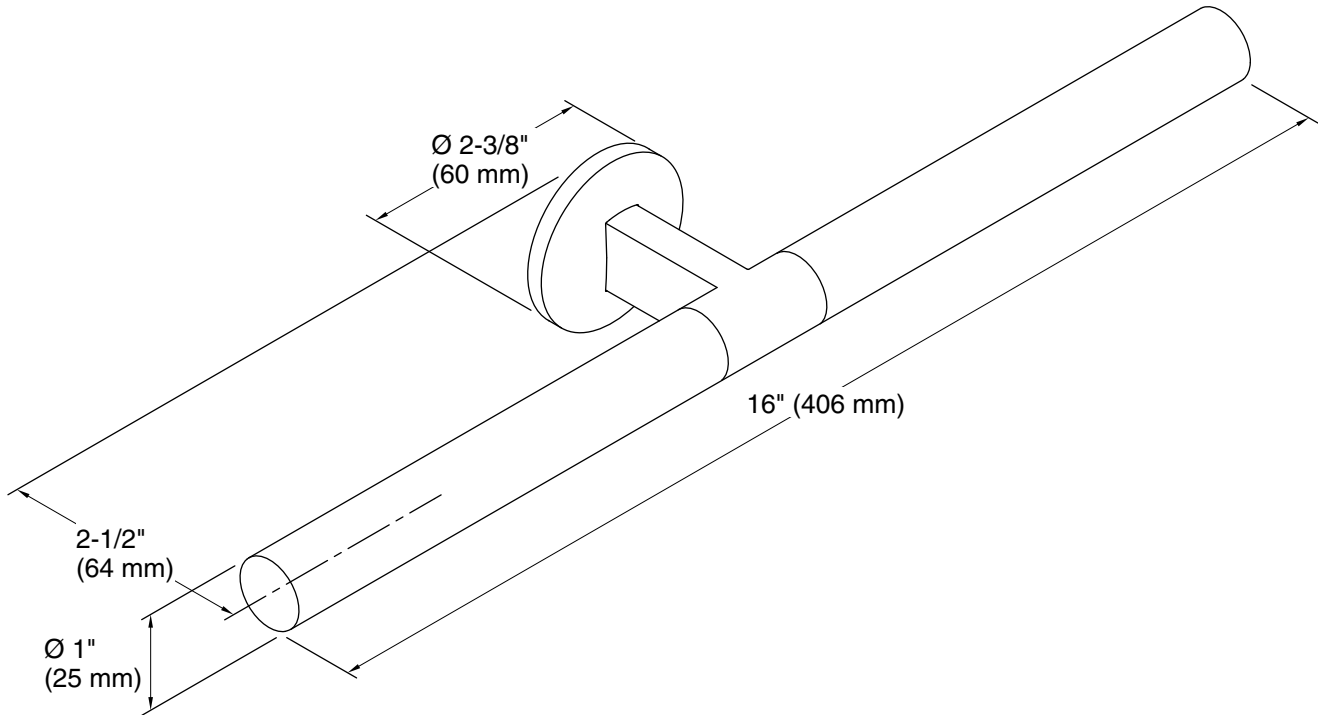

Technical Information

All product dimensions are nominal.

Material: Zinc, Brass

Notes

Install this product according to the installation instructions.

CAUTION: Risk of personal injury. Do not install these products in any area where they are likely to be used inadvertently as a grab bar or support bar. These products are not designed or intended for use as a grab bar or support bar.