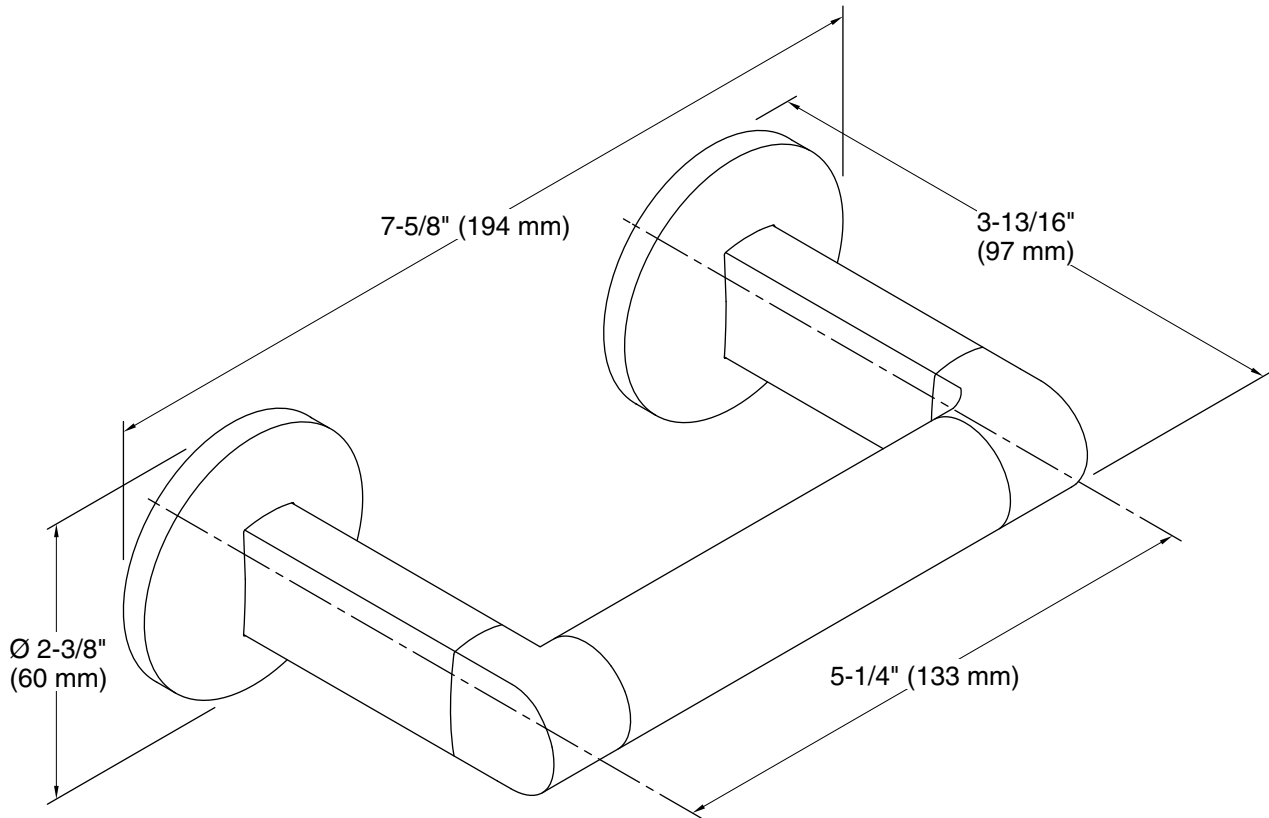

Features

- Pivoting holder makes changing toilet paper quick and simple
- Coordinates with Components faucets, accessories, and showering components to complete your bathroom

Material

- Premium metal construction for durability and reliability
- KOHLER® finishes resist corrosion and tarnishing

Technical Information

All product dimensions are nominal.

Material: Zinc, Brass

Notes

Install this product according to the installation instructions.

CAUTION: Risk of personal injury. Do not install these products in any area where they are likely to be used inadvertently as a grab bar or support bar. These products are not designed or intended for use as a grab bar or support bar.