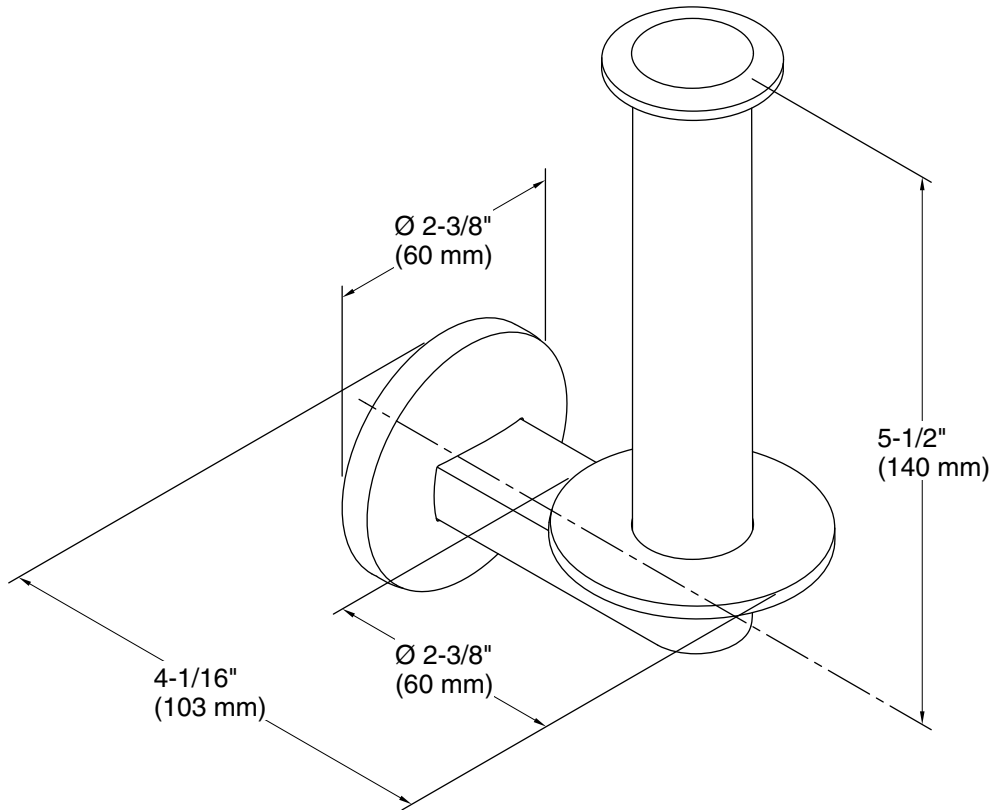

### Features

- Vertical holder provides easy access for changing toilet paper
- Coordinates with Components faucets, accessories, and showering components to complete your bathroom

## Technical Information

All product dimensions are nominal.

Material: Zinc, Brass