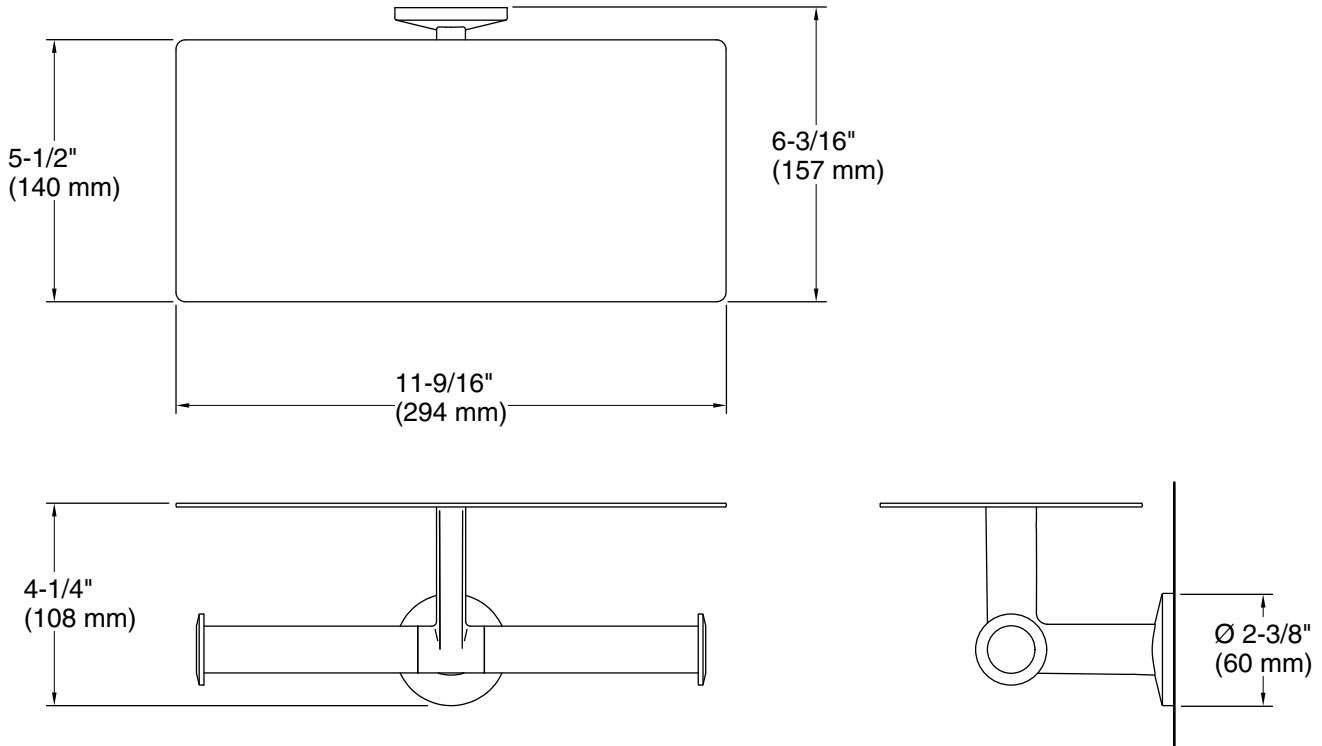

Technical Information

All product dimensions are nominal.

Material: Zinc, Brass

Notes

Install this product according to the installation instructions.

CAUTION: Risk of personal injury. Do not install these products in any area where they are likely to be used inadvertently as a grab bar or support bar. These products are not designed or intended for use as a grab bar or support bar.