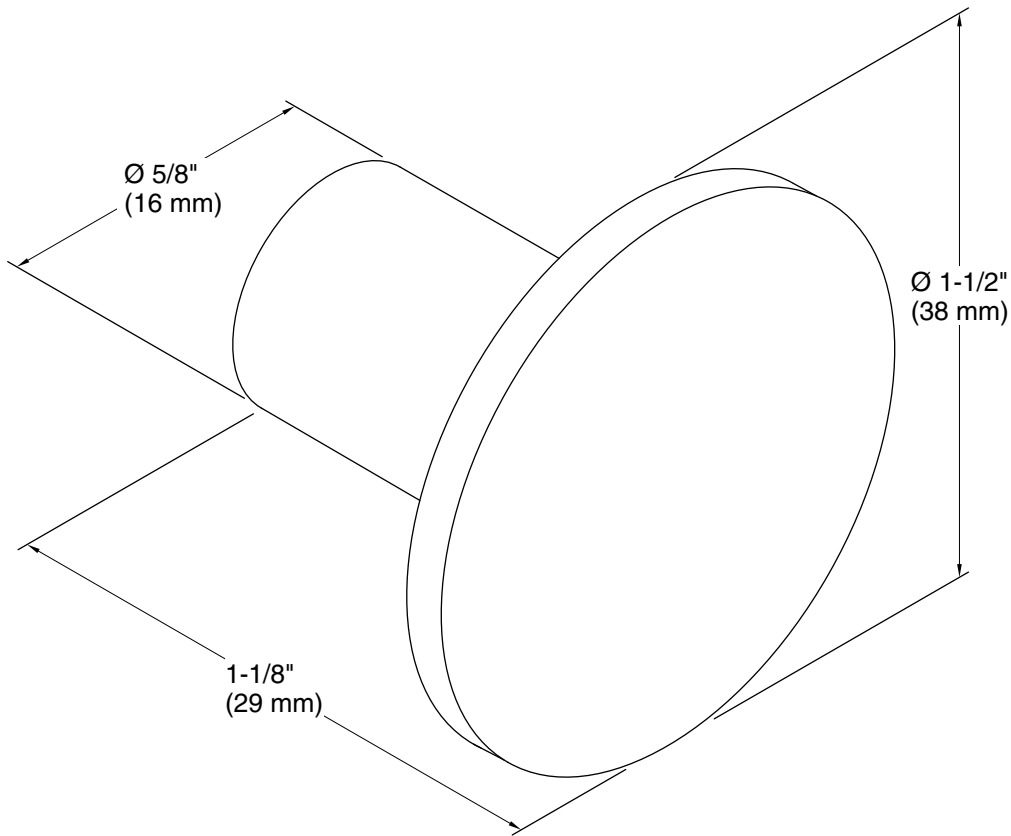

Technical Information

All product dimensions are nominal.

Material: Zinc

Notes

Install this product according to the installation instructions.

CAUTION: Risk of personal injury. Do not install these products in any area where they are likely to be used inadvertently as a grab bar or support bar. These products are not designed or intended for use as a grab bar or support bar.