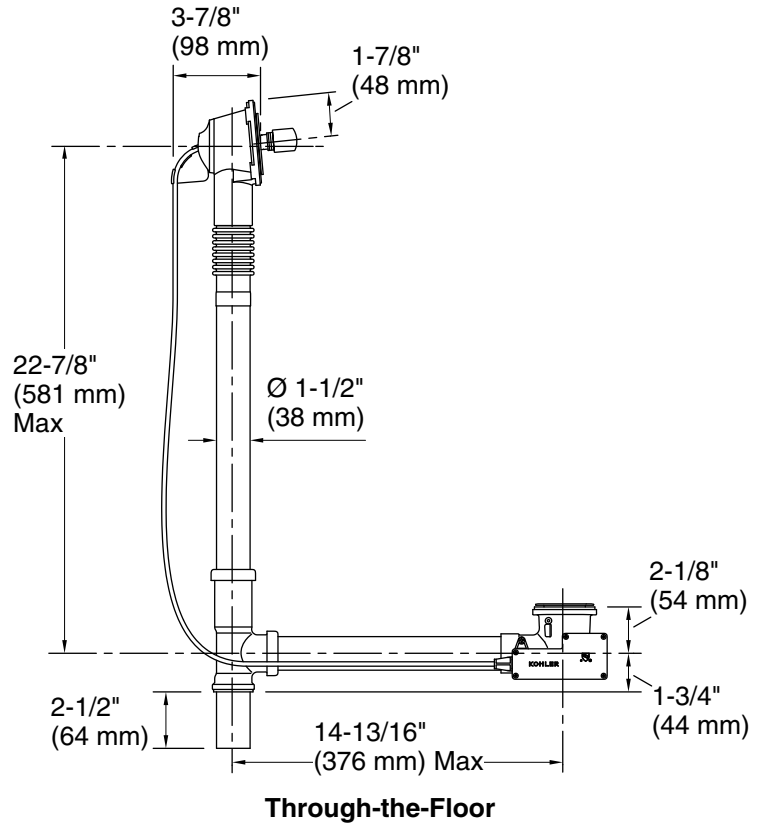

Tea-for-Two® 33" cable pop-up bath drain K-78440

Features

- For use with Tea-for-Two® baths and whirlpools
- 33" (838 mm) length external cable
- Designed specifically for use with Tea-for-Two bath drain trim (sold separately)
- No internal linkages, reducing the potential for clogging

Material

- Solid-brass construction for durability and reliability

Installation

- Above- or through-the-floor
- Can be installed and tested without required trim kit

Recommended Products/Accessories

K-23857 Bath drain trim

Codes/Standards

ASME A112.18.2/CSA B125.2
IAPMO Certification

KOHLER® One-Year Limited Warranty

See website for detailed warranty information.

Technical Information

All product dimensions are nominal.

Material: Brass