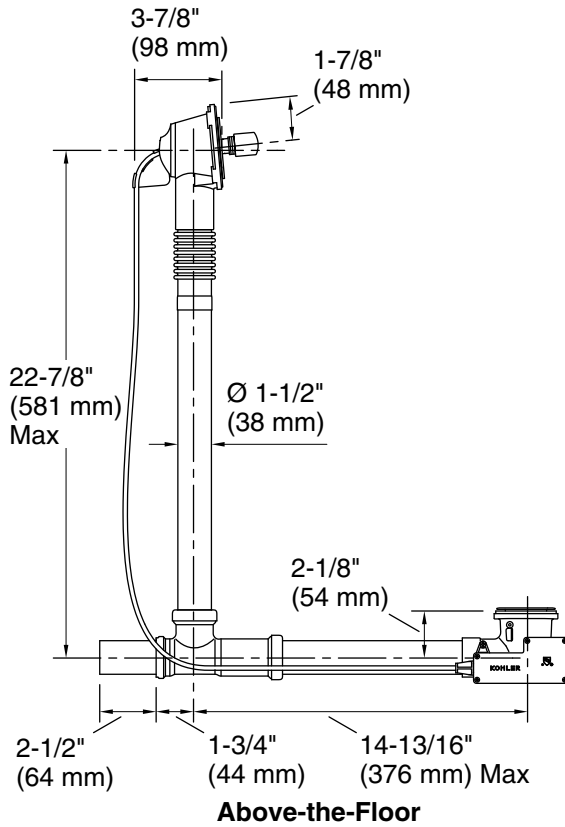

Tea-for-Two® 33" cable pop-up bath drain K-78440

Features

- For use with Tea-for-Two® baths and whirlpools
- 33" (838 mm) length external cable
- Designed specifically for use with Tea-for-Two bath drain trim (sold separately)
- No internal linkages, reducing the potential for clogging

Material

- Solid-brass construction for durability and reliability

Installation

- Above- or through-the-floor
- Can be installed and tested without required trim kit

Recommended Products/Accessories

K-23857 Bath drain trim

Codes/Standards

ASME A112.18.2/CSA B125.2
IAPMO Certification

KOHLER® One-Year Limited Warranty

See website for detailed warranty information.

Technical Information

All product dimensions are nominal.

Material: Brass