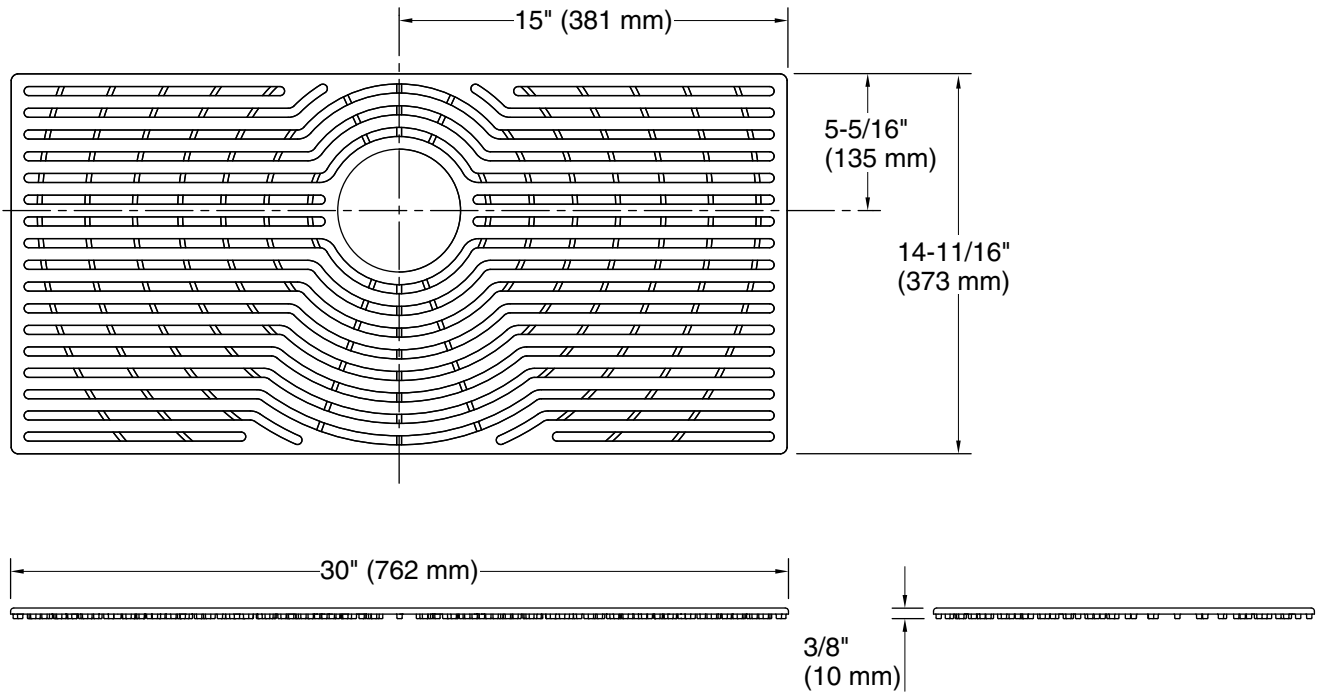

	ASH	Ash Grey
---	-----	----------

Technical Information

All product dimensions are nominal.

Material: Silicone