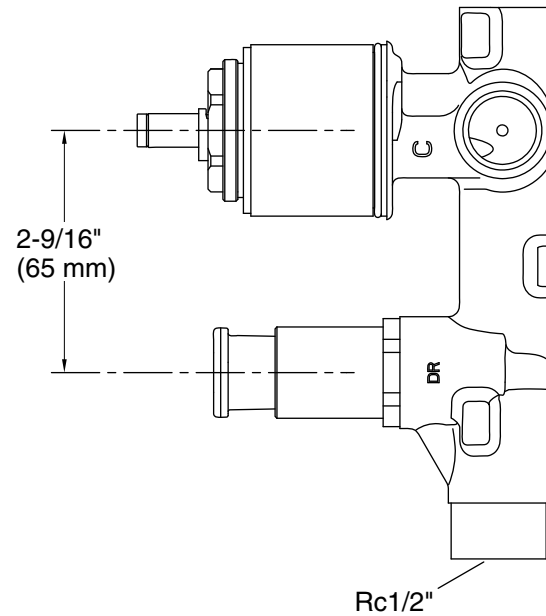

Technical Information

All product dimensions are nominal.

Drain included: No

Notes

Install this product according to the installation instructions.