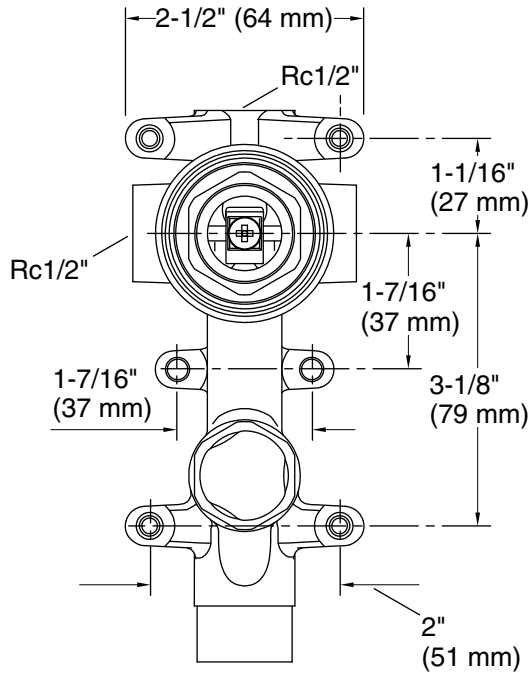

Technical Information

All product dimensions are nominal.

Drain included: No

Notes

Install this product according to the installation instructions.