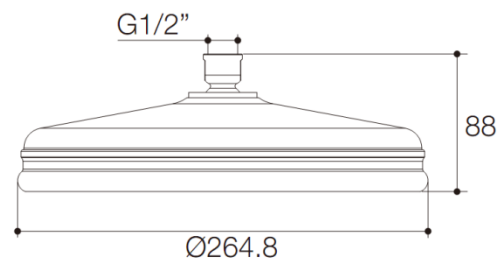

**Product Specification:**

Model	Description	Finish
K-15990T	8" Traditional Round Rain Air Katalyst Showerhead	CP
K-15991T	10" Traditional Round Rain Air Katalyst Showerhead	

**Product Dimension:**

K-15990T