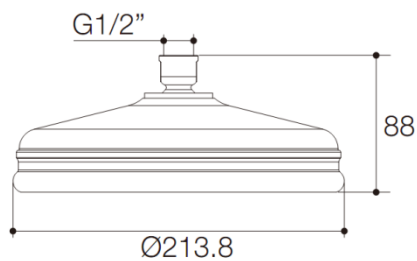

**Product Specification:**

Model	Description	Finish
K-15990T	8" Traditional Round Rain Air Katalyst Showerhead	CP
K-15991T	10" Traditional Round Rain Air Katalyst Showerhead	

**Product Dimension:**

K-15990T