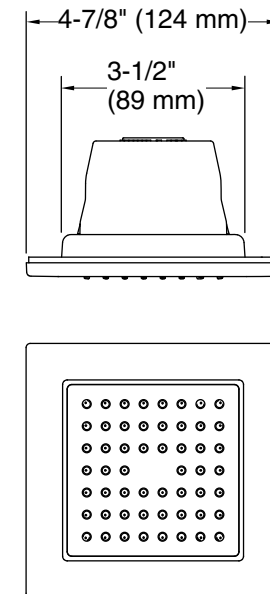

KOHLER[®] Faucets

Square 54-nozzle single-function body spray, 2.5 gpm
K-8002

WaterTile[®]

Features

- Single-function 54-nozzle body spray delivers a soothing spray
- 2.5 gpm (9.5 lpm) maximum flow rate
- Fully adjustable sprayface pivots for targeted hydromassage
- MasterClean™ sprayface features an easy-to-clean surface that withstands mineral buildup and maximizes spray performance
- Low-profile design complements any decor
- 1/2" NPT connection

10-22-2024 21:47 - US/CA

THE BOLD LOOK
OF **KOHLER[®]**

KOHLER Faucets Square 54-nozzle single-function body spray, 2.5 gpm
WaterTile®
K-8002

Technical Information

All product dimensions are nominal.

Drain included: No