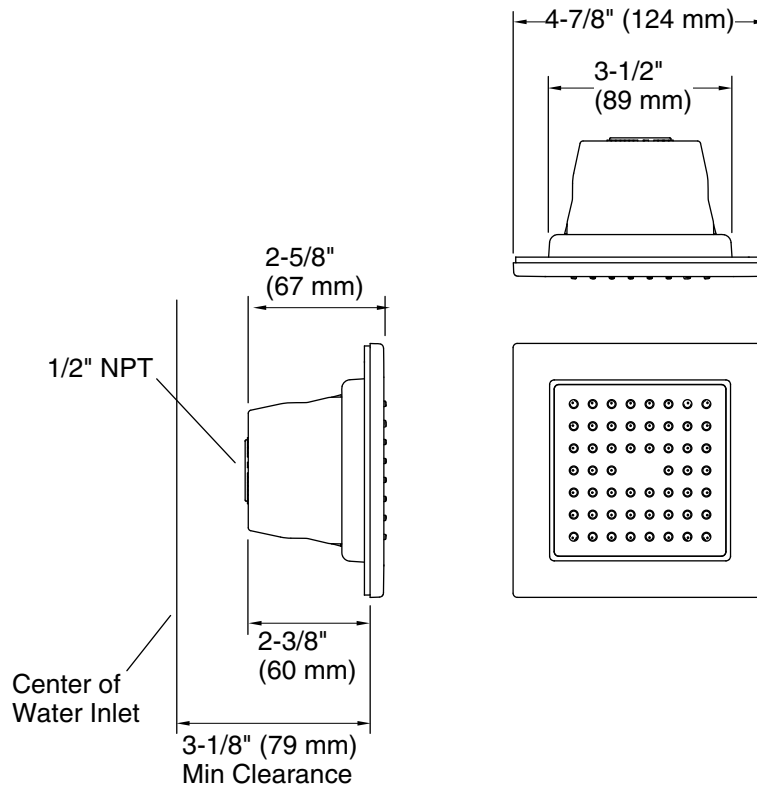

KOHLER[®] Faucets

Square 54-nozzle single-function body spray, 2.5 gpm
K-8002

WaterTile[®]

Features

- Single-function 54-nozzle body spray delivers a soothing spray
- 2.5 gpm (9.5 lpm) maximum flow rate
- Fully adjustable sprayface pivots for targeted hydromassage
- MasterClean™ sprayface features an easy-to-clean surface that withstands mineral buildup and maximizes spray performance
- Low-profile design complements any decor
- 1/2" NPT connection

10-22-2024 21:47 - US/CA

THE BOLD LOOK
OF **KOHLER[®]**

KOHLER Faucets Square 54-nozzle single-function body spray, 2.5 gpm
WaterTile®
K-8002

Technical Information

All product dimensions are nominal.

Drain included: No