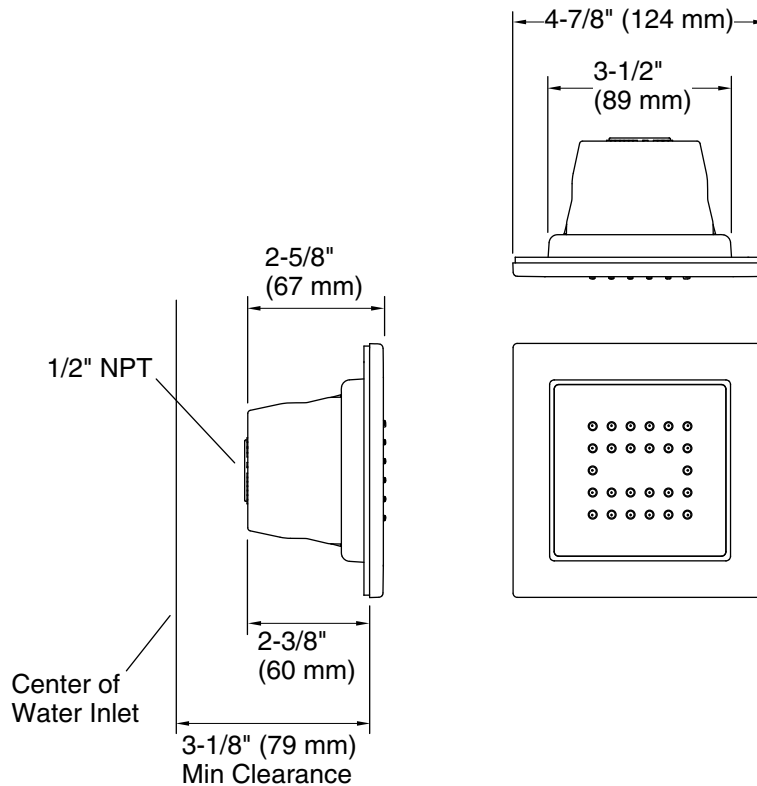

KOHLER® Faucets

Square 22-nozzle single-function body spray, 2.5 gpm
K-8003

WaterTile®

Features

- 1/2" NPT connections
- 2.5 gallons (9.5 L) per minute maximum flow rate at 80 psi (552kPA)
- Available as a 54-nozzle with soothing spray [K-8002] or a 22-nozzle with stimulating spray [K-8003]
- Low-profile design complements any decor
- MasterClean™ sprayface features an easy-to-clean surface that withstands mineral buildup and maximizes spray performance

10-21-2024 23:17 - US/CA

THE BOLD LOOK
OF **KOHLER®**

KOHLER Faucets Square 22-nozzle single-function body spray, 2.5 gpm
WaterTile®
K-8003

Technical Information

All product dimensions are nominal.

Handshower: