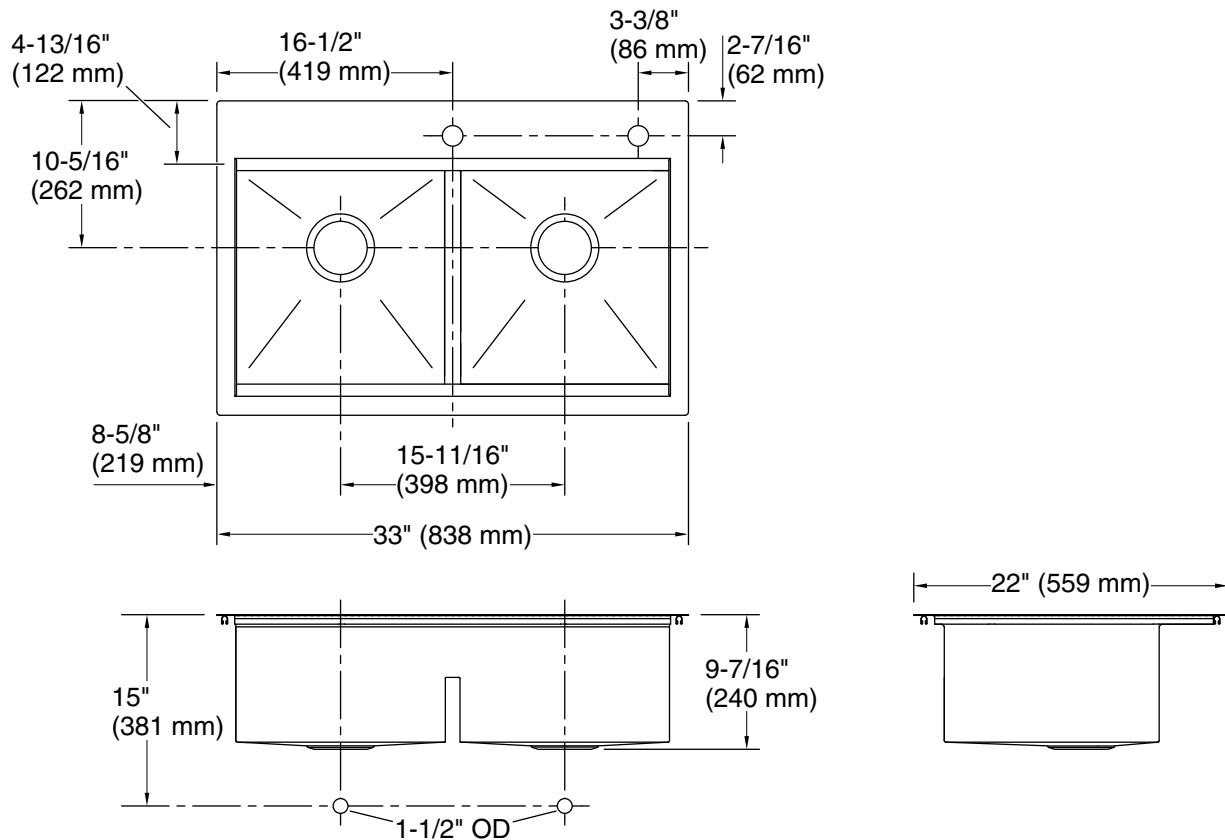

Task™ Smart Divide®

Smart Divide® 33" top-/undermount double-bowl
workstation kitchen sink
K-80085-2PC

Features

- 36" (914 mm) minimum base cabinet width
- Double-equal bowls
- Smart Divide® feature offers a lower bowl divider that increases workspace versatility
- Two faucet holes
- 9" (229 mm) depth provides generous workspace
- Tightly angled fabricated corners maximize bowl space
- Two-piece colander set offers convenience while rinsing and draining (dishwasher-safe)
- Durable bamboo cutting board with silicone bumpers for added stability
- Accessories stack and slide to enhance food prep
- Dishwasher-safe silicone sink mats help protect the sink as well as fragile dishes
- Sink strainers keep large items from passing into the drain

Technical Information

All product dimensions are nominal.

Basin configuration: Equal Bowls

Min. base cabinet width: 36" (914 mm)

Bowl area (Double Equal Basins): Length: 14-9/16" (370 mm)
Width: 14-15/16" (379 mm)
Bowl depth: 9-3/16" (233 mm)

Number of deck holes: 2

Faucet hole(s): 1-7/16" (37 mm)

Soap/Lotion hole: 1-7/16" (37 mm)

Drain hole: 3-5/8" (92 mm)

Template: Top-mount/Undermount, 1130821-7, required, included

Notes

Install this product according to the installation instructions.