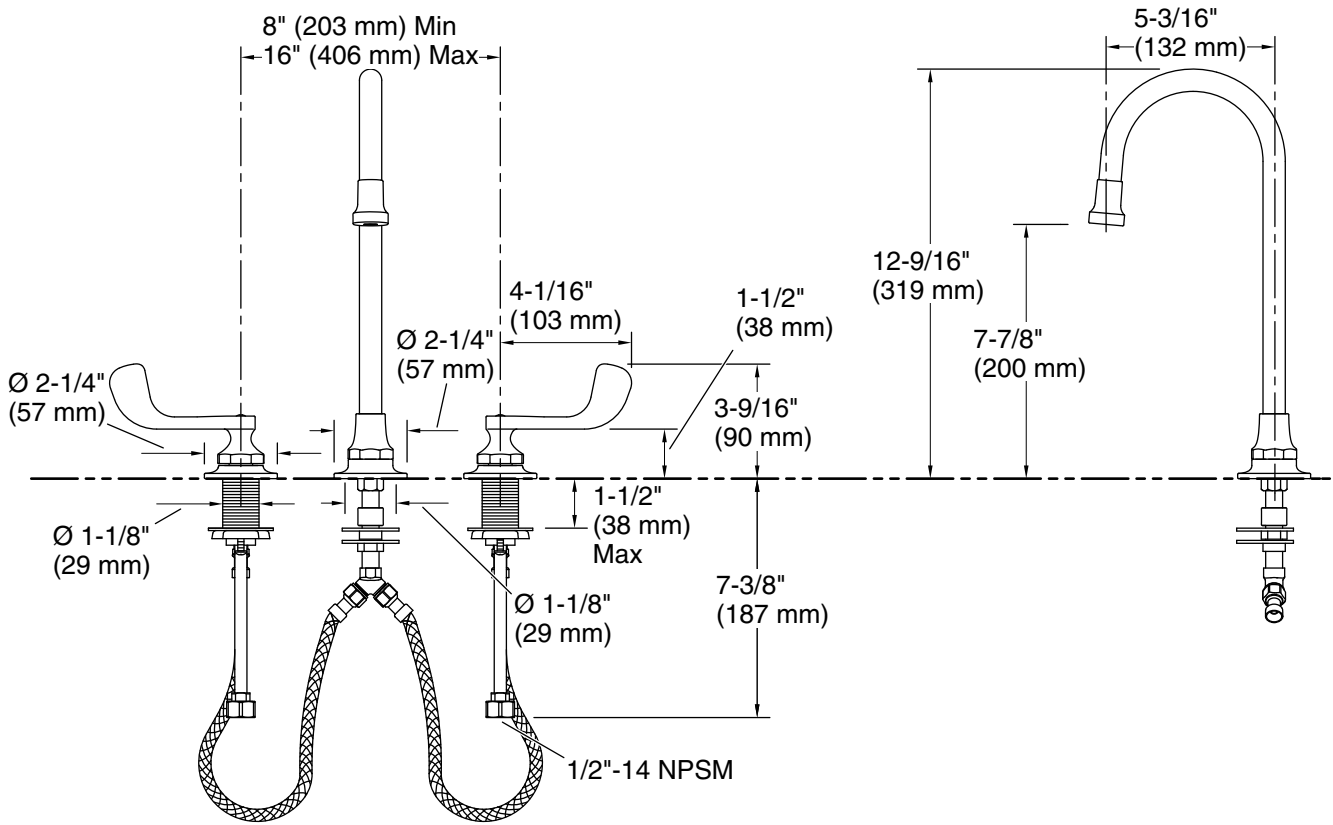

Features

- Two-handle widespread faucet for 8" - 16" (203 - 406 mm) centers
- 5-3/16" (132 mm) swing/rigid spout
- Quarter-turn washerless ceramic disc valves ensure a lifetime of durable performance
- 1.0 gpm (3.8 lpm) maximum flow rate at 60 psi (4.14 bar)
- Free flow outlet with water flow regulator at bottom of spout
- Vandalproof ADA-compliant wristblade handles with red and blue indexing
- Less drain
- Brass construction and valve bodies

	CP	Polished Chrome
---	----	-----------------

Technical Information

All product dimensions are nominal.

Faucet:

Flow rate: 1 gal/min (3.8 l/min)

Drain included: No

Drain with overflow: No

Spout:

Spout reach: 5-3/16" (132 mm)

Handshower:

Rated maximum flow: 0 gal/min (0 l/min)

Notes

Install this product according to the installation instructions.

ADA, OBC, CSA B651 compliant when installed to the specific requirements of these regulations.