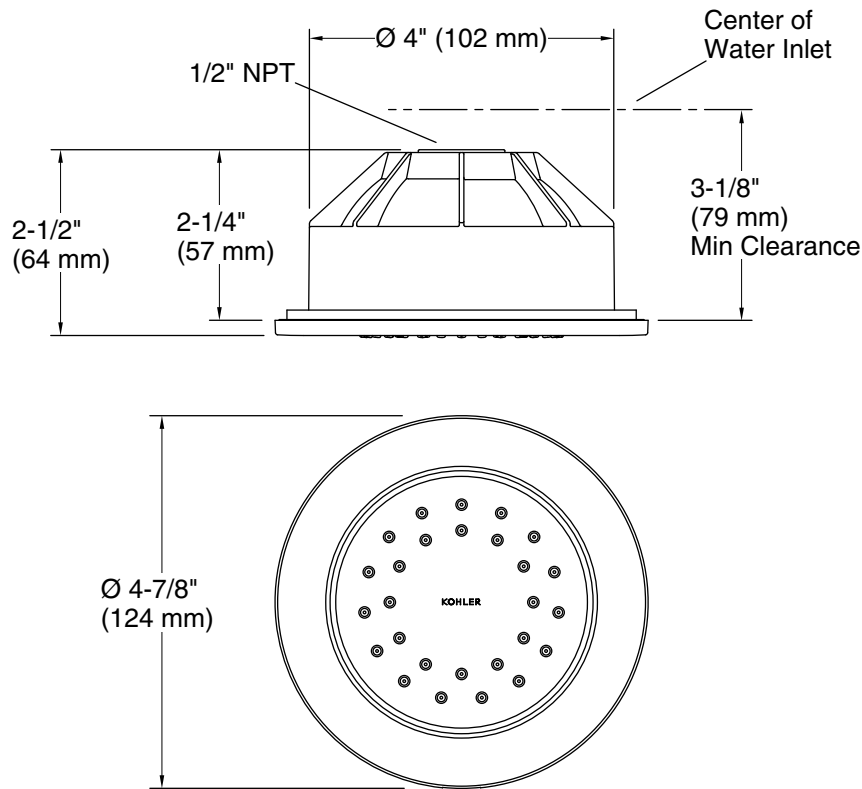

Features

- MasterClean™ sprayface features an easy-to-clean surface that withstands mineral buildup and maximizes spray performance
- 1/2" NPT connection
- Single-function 27-nozzle body spray delivers a stimulating spray
- Fully adjustable sprayface pivots for targeted hydromassage
- Low-profile design complements any decor
- 2.0 gpm (7.6 lpm) maximum flow rate at 80 psi (5.5 bar)
- 1/2" NPT connection

Technical Information

All product dimensions are nominal.

Handshower:

Rated maximum flow: 0 gal/min (0 l/min)

Notes

Install this product according to the installation instructions.