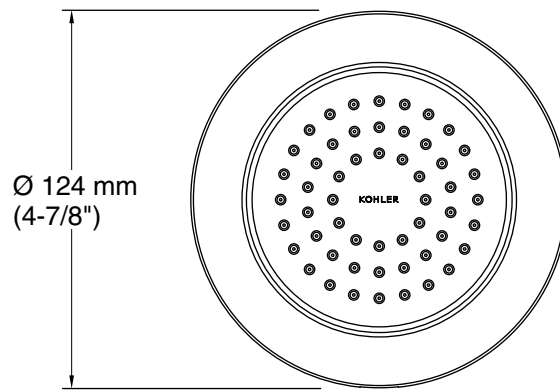

Technical Information

All product dimensions are nominal.

Notes

Install this product according to the installation instructions.