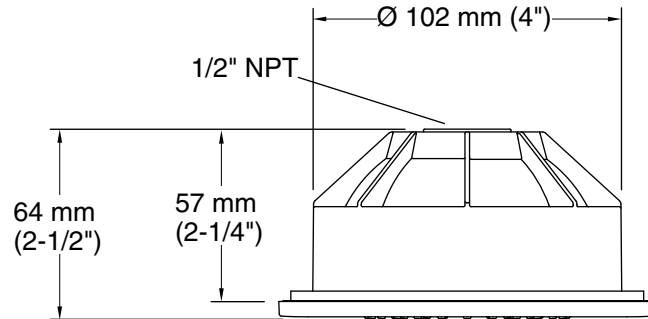

Technical Information

All product dimensions are nominal.

Notes

Install this product according to the installation instructions.