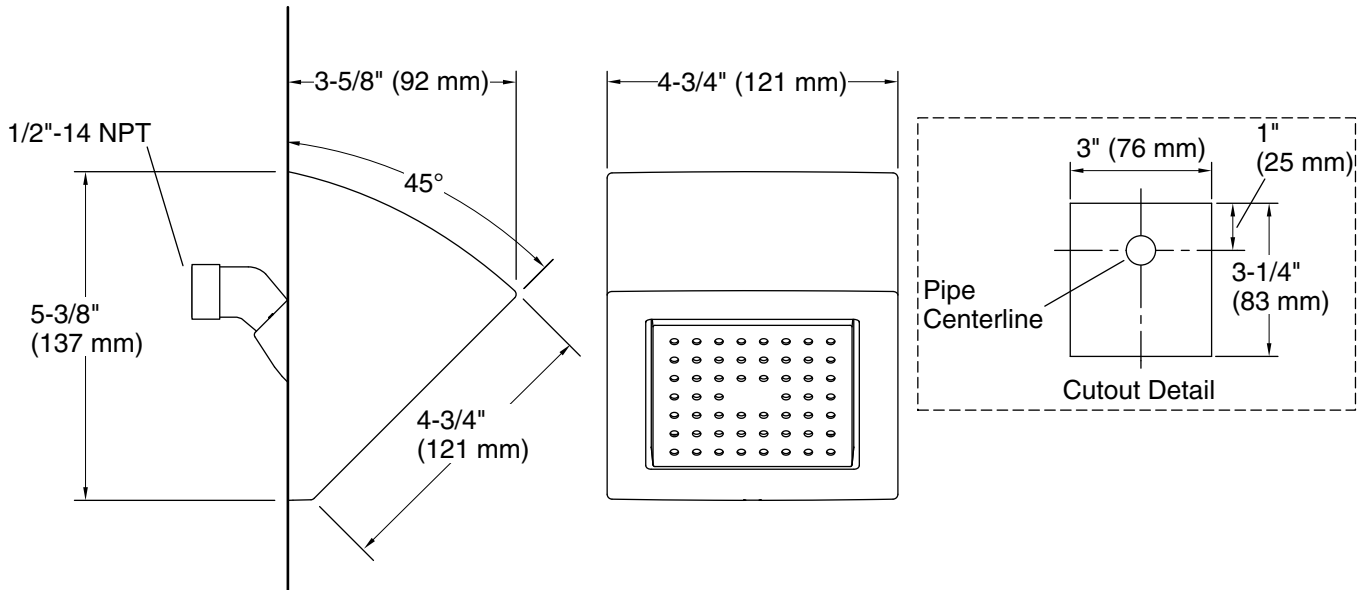

Features

- Single-function 54-nozzle showerhead delivers a soothing spray
- MasterClean™ sprayface features an easy-to-clean surface that withstands mineral buildup and maximizes spray performance
- 2.2 gpm (8.3 lpm) maximum flow rate
- 1/2" NPT connections

See website for detailed warranty information.

Technical Information

All product dimensions are nominal.

Shower/Rainhead rated max flow: 2.2 gal/min (8.3 l/min)

Notes

Install this product according to the installation instructions.