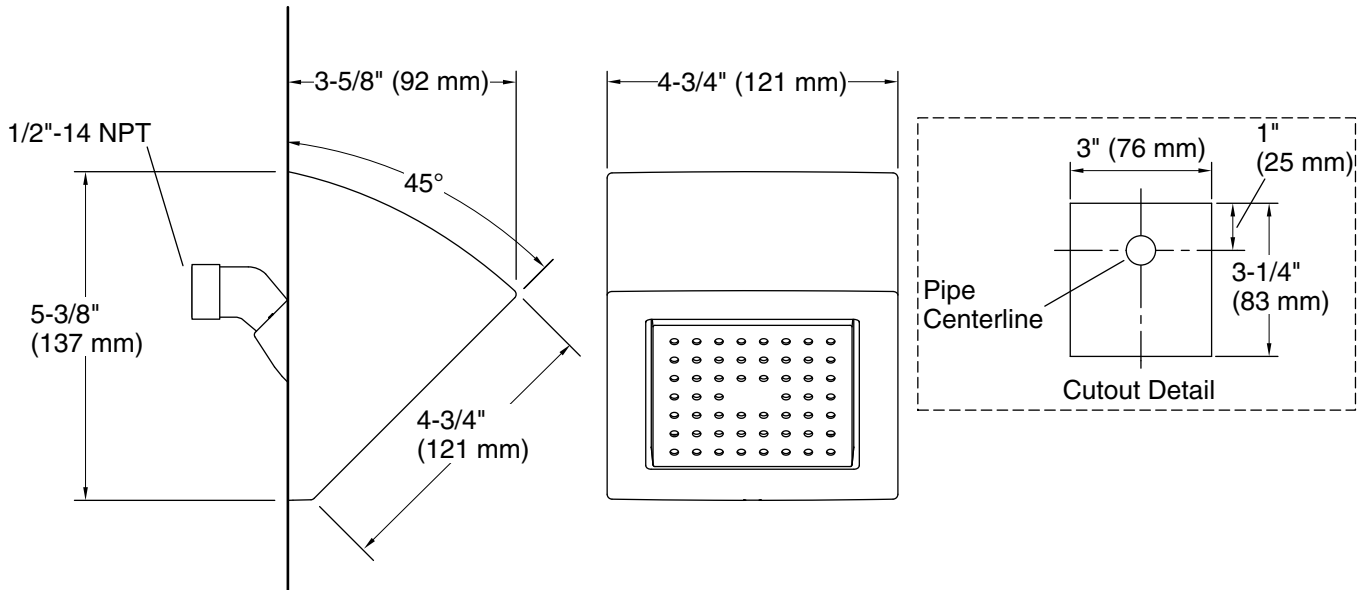

### Features

- Single-function 54-nozzle showerhead delivers a soothing spray
- MasterClean™ sprayface features an easy-to-clean surface that withstands mineral buildup and maximizes spray performance
- 2.2 gpm (8.3 lpm) maximum flow rate
- 1/2" NPT connections

### Technical Information

All product dimensions are nominal.