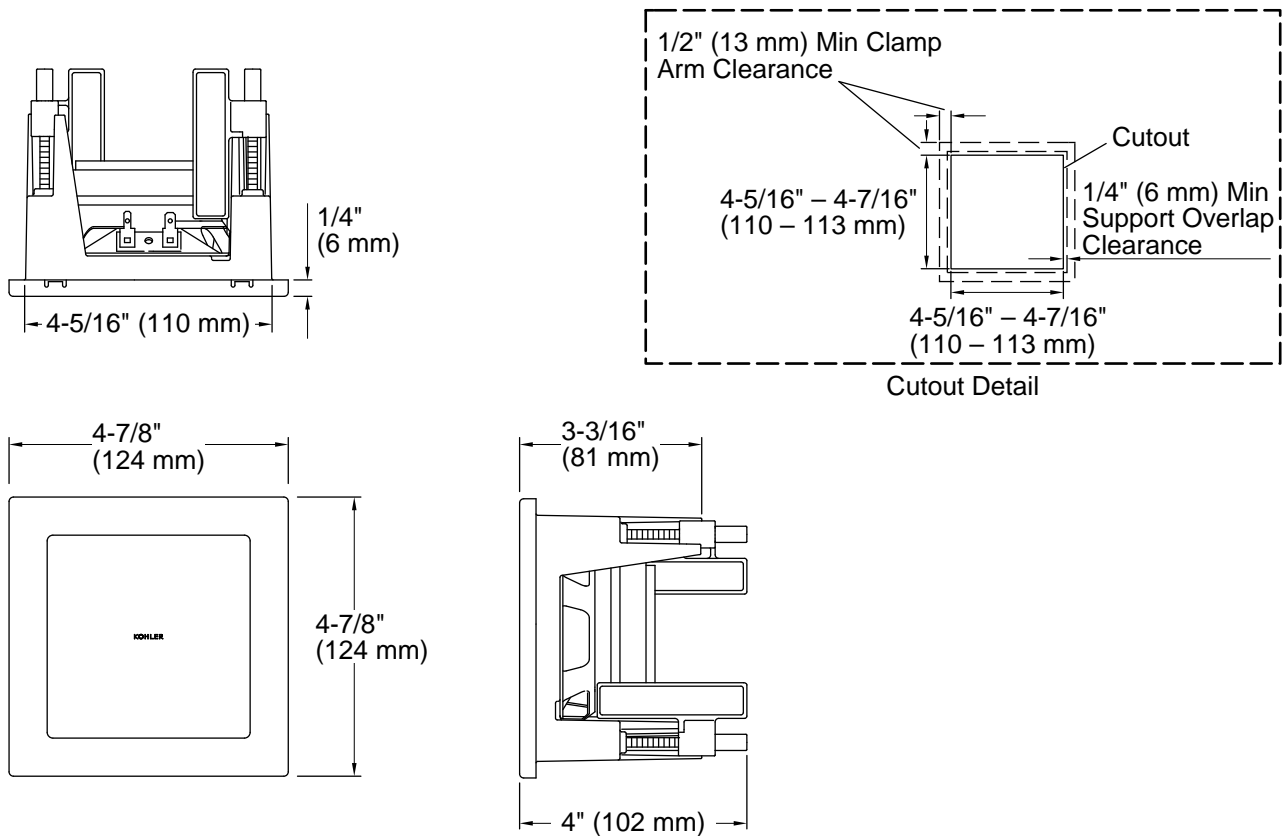

Features

- Low-profile design
- Complements a variety of bathroom styles
- Can be used with any audio system and also integrated with the DTV+™ Digital Showering System

Installation

- Mounts within standard 2" x 4" (38 x 102 mm) walls
- Mounts to the wall or ceiling
- Speaker installs after finished wall is complete

Technical Information

All product dimensions are nominal.

Material: Metal

Max. Ambient temp: 122°F (50°C)

Frequency response: 85 Hz - 22 kHz +/-

Notes

Install this product according to the installation guide.

Recommended wire connections using solder or standard quick-disconnect terminals (0.187" x 0.020" for the positive connection and 0.110" x 0.020" for the negative connection).

Installer to provide sheathed speaker wire.