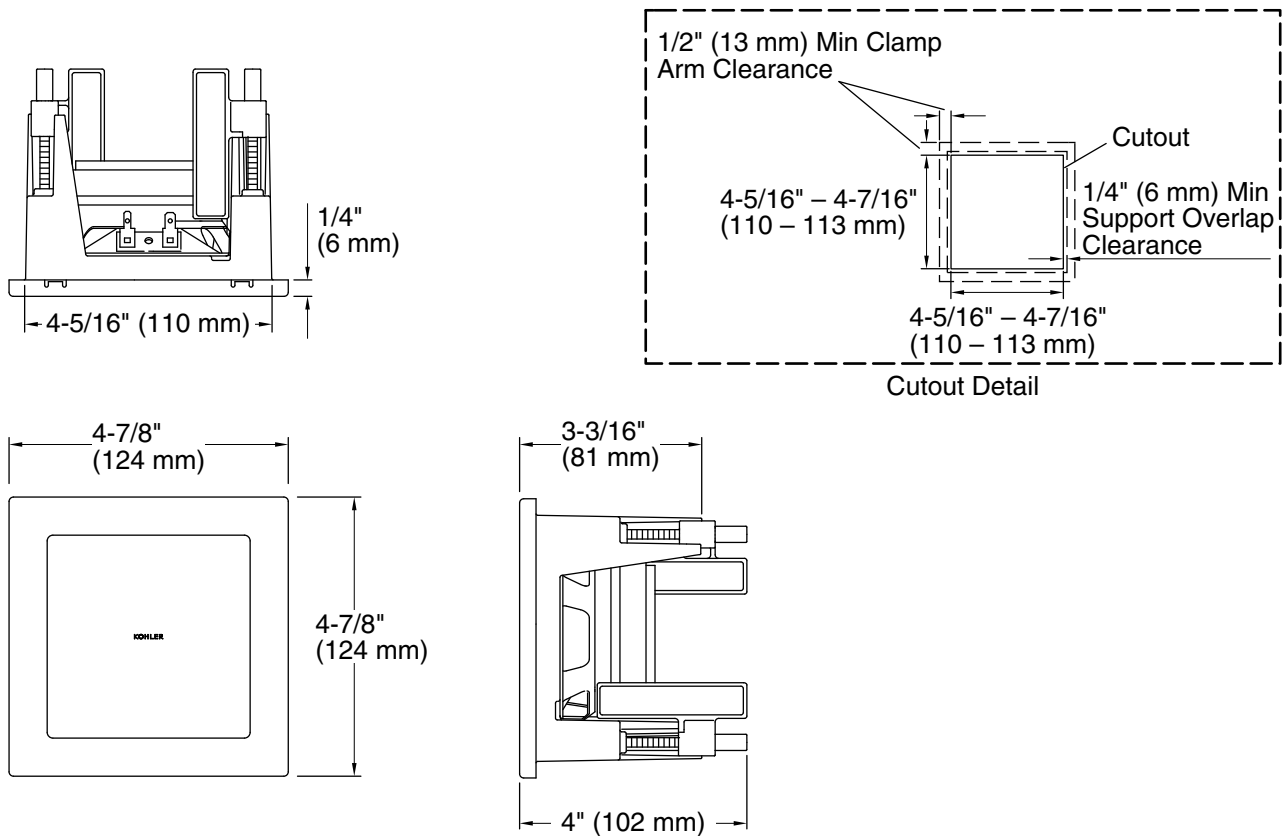

Features

- Low-profile design
- Complements a variety of bathroom styles
- Can be used with any audio system and also integrated with the DTV+™ Digital Showering System

Installation

- Mounts within standard 2" x 4" (38 x 102 mm) walls
- Mounts to the wall or ceiling
- Speaker installs after finished wall is complete

Technical Information

All product dimensions are nominal.

Material: Metal

Max. Ambient temp: 122°F (50°C)

Frequency response: 85 Hz - 22 kHz +/-

Notes

Install this product according to the installation guide.

Recommended wire connections using solder or standard quick-disconnect terminals (0.187" x 0.020" for the positive connection and 0.110" x 0.020" for the negative connection).

Installer to provide sheathed speaker wire.