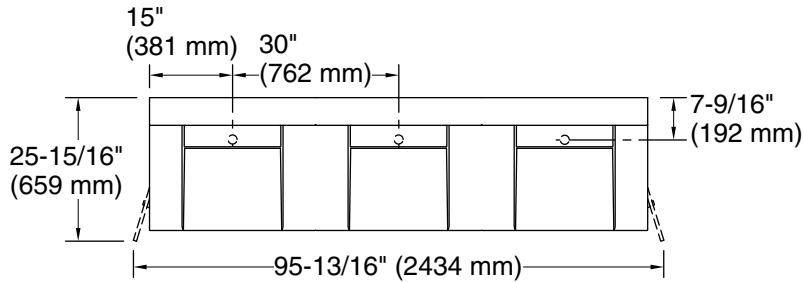

11-2-2024 00:50 - US/CA

THE BOLD LOOK
OF **KOHLER**®

Recommended ADA Installation

Technical Information

All product dimensions are nominal.

Basin configuration: Single Bowl

Min. base cabinet width: 24" (610 mm)

Drain hole: 1-3/4" (44 mm)

Notes

Install this product according to the installation instructions.

Select the type of fastener based upon the wall material. 500 lb (227 kg) minimum load bearing fasteners are recommended.