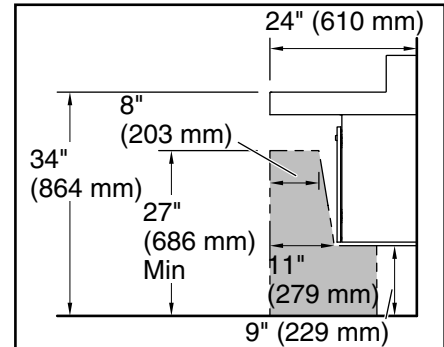

11-2-2024 00:50 - US/CA

THE BOLD LOOK
OF **KOHLER**®

Recommended ADA Installation

Technical Information

All product dimensions are nominal.

Basin configuration: Single Bowl

Min. base cabinet width: 24" (610 mm)

Drain hole: 1-3/4" (44 mm)

Notes

Install this product according to the installation instructions.

Select the type of fastener based upon the wall material. 500 lb (227 kg) minimum load bearing fasteners are recommended.