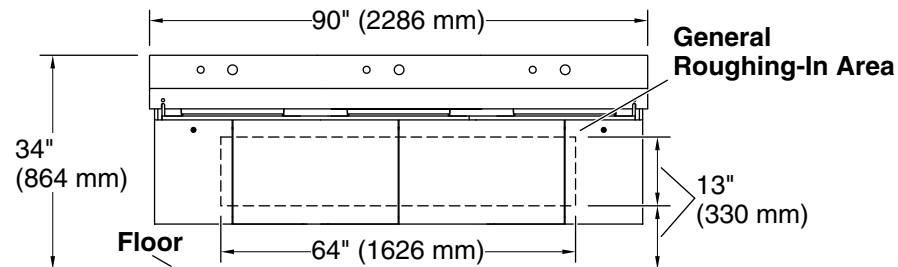

11-2-2024 00:50 - US/CA

THE BOLD LOOK
OF **KOHLER**®

Recommended ADA Installation

Technical Information

All product dimensions are nominal.

Basin configuration: Single Bowl

Min. base cabinet width: 24" (610 mm)

Drain hole: 1-3/4" (44 mm)

Notes

Install this product according to the installation instructions.

Select the type of fastener based upon the wall material. 500 lb (227 kg) minimum load bearing fasteners are recommended.