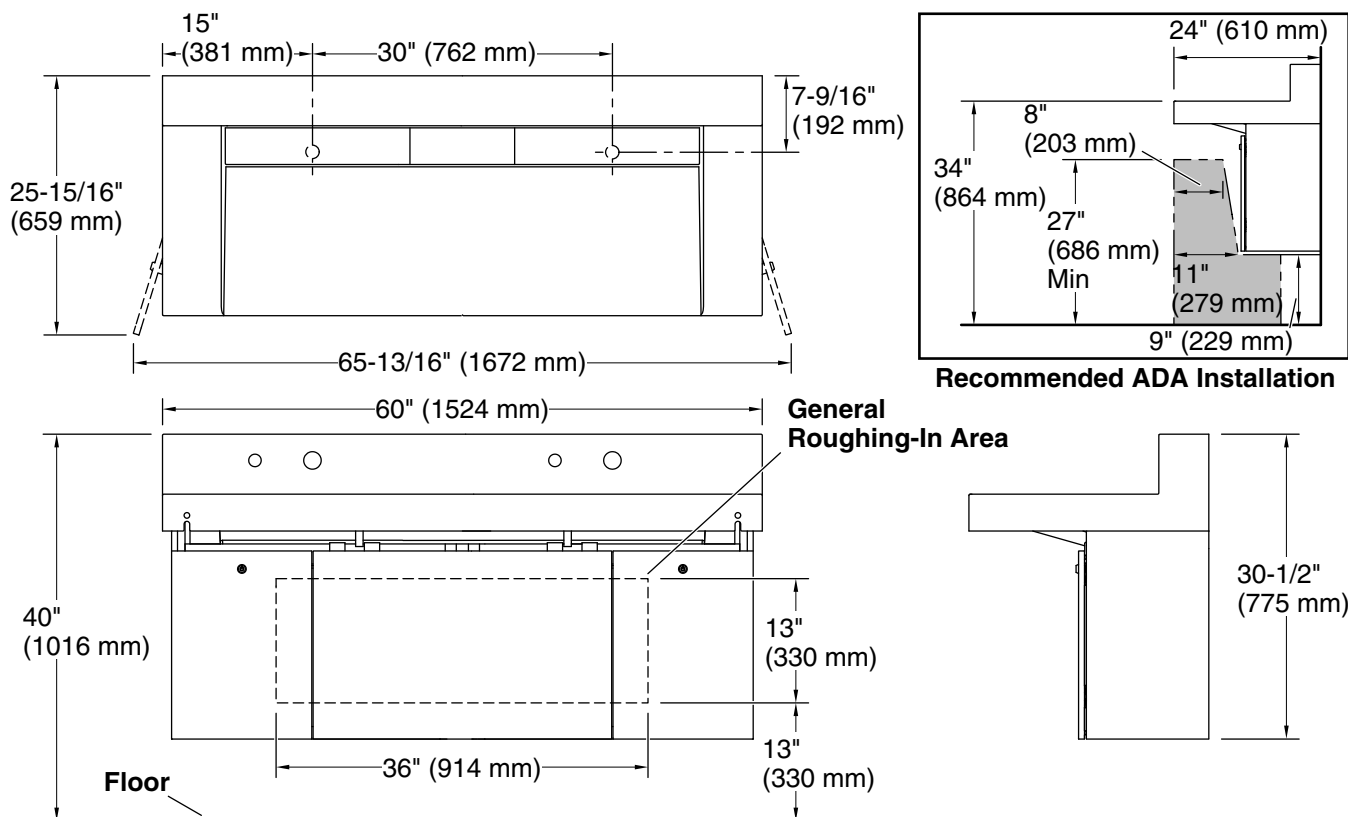

## Technical Information

All product dimensions are nominal.

Basin configuration: Equal Bowls

Min. base cabinet width: 24" (610 mm)

Drain hole: 1-3/4" (44 mm)