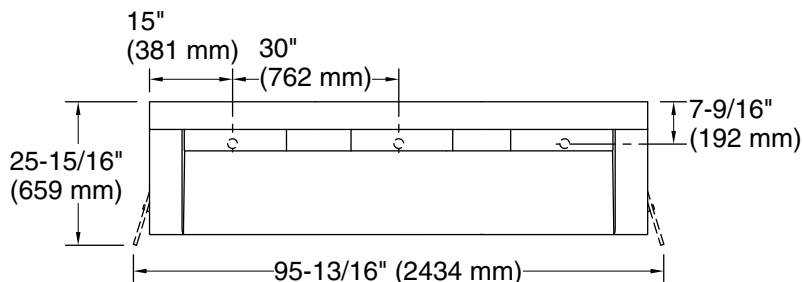

11-1-2024 23:08 - US/CA

THE BOLD LOOK
OF **KOHLER**®

Recommended ADA Installation

Technical Information

All product dimensions are nominal.

Basin configuration: Single Bowl

Min. base cabinet width: 24" (610 mm)

Drain hole: 1-3/4" (44 mm)

Notes

Install this product according to the installation instructions.

Select the type of fastener based upon the wall material. 500 lb (227 kg) minimum load bearing fasteners are recommended.