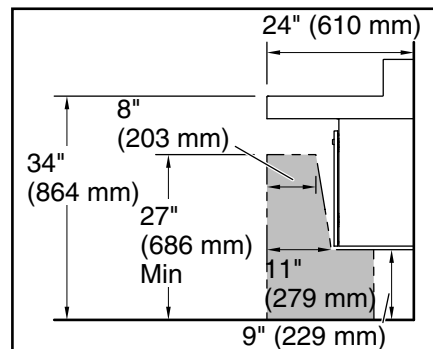

11-1-2024 23:08 - US/CA

THE BOLD LOOK
OF **KOHLER**®

Recommended ADA Installation

Technical Information

All product dimensions are nominal.

Basin configuration: Single Bowl

Min. base cabinet width: 24" (610 mm)

Drain hole: 1-3/4" (44 mm)

Notes

Install this product according to the installation instructions.

Select the type of fastener based upon the wall material. 500 lb (227 kg) minimum load bearing fasteners are recommended.