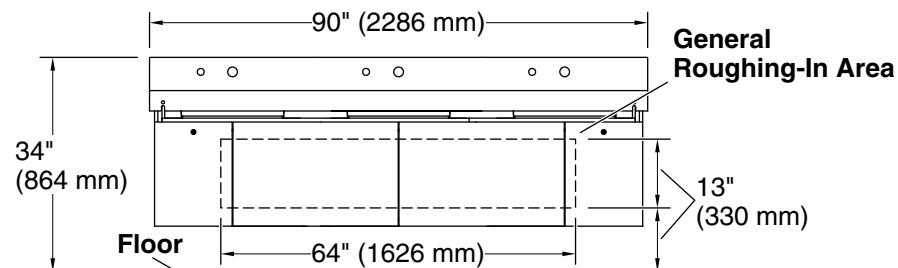

11-1-2024 23:08 - US/CA

THE BOLD LOOK
OF **KOHLER**®

Recommended ADA Installation

Technical Information

All product dimensions are nominal.

Basin configuration: Single Bowl

Min. base cabinet width: 24" (610 mm)

Drain hole: 1-3/4" (44 mm)

Notes

Install this product according to the installation instructions.

Select the type of fastener based upon the wall material. 500 lb (227 kg) minimum load bearing fasteners are recommended.