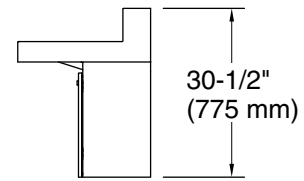

## Technical Information

All product dimensions are nominal.

Basin configuration: Single Bowl

Min. base cabinet width: 24" (610 mm)

Drain hole: 1-3/4" (44 mm)