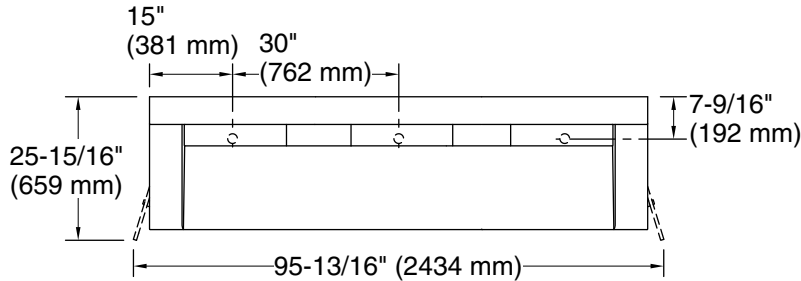

Constellation™

90" wall-mount trough lavatory system with
backsplash
K-81028-BSS

Recommended ADA Installation