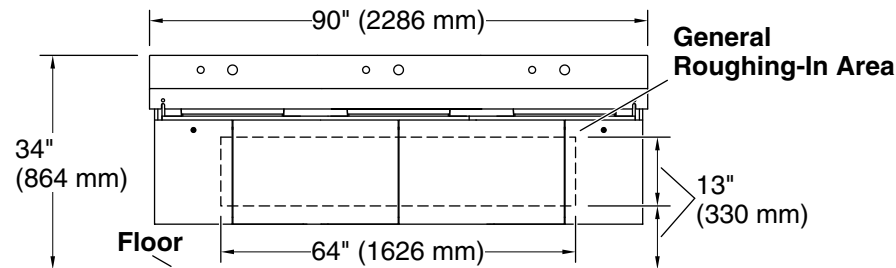

## Technical Information

All product dimensions are nominal.

Basin configuration: Single Bowl

Min. base cabinet width: 24" (610 mm)

Drain hole: 1-3/4" (44 mm)