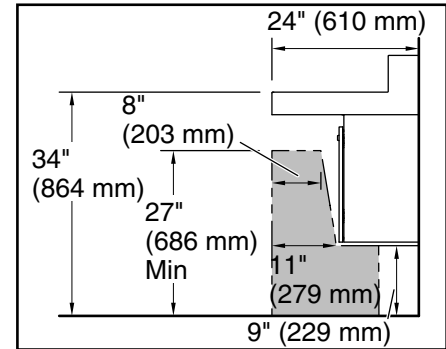

Constellation™

90" wall-mount trough lavatory system with
backsplash
K-81028-BSS

Recommended ADA Installation