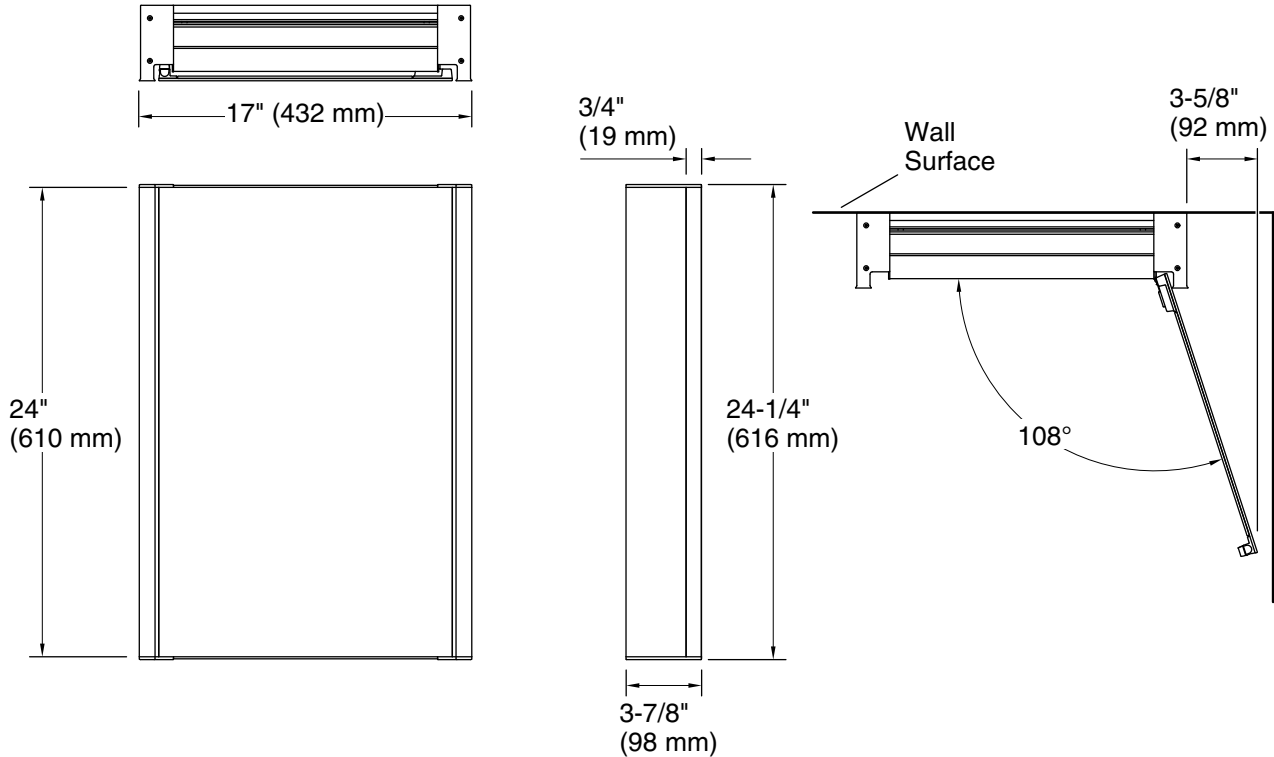

Required Electrical Service

One circuit required, protected with Class A Ground-Fault Circuit-Interrupter (GFCI). Outside North America, this device may be known as a Residual Current Device (RCD).

Lights: 120 V, 5 A, 60 Hz

Technical Information

All product dimensions are nominal.

Electrical component LED: 120 V, 5 A, 60 Hz 1200 Lumens,
rating: 3000K

Notes

Install this product according to the installation instructions.