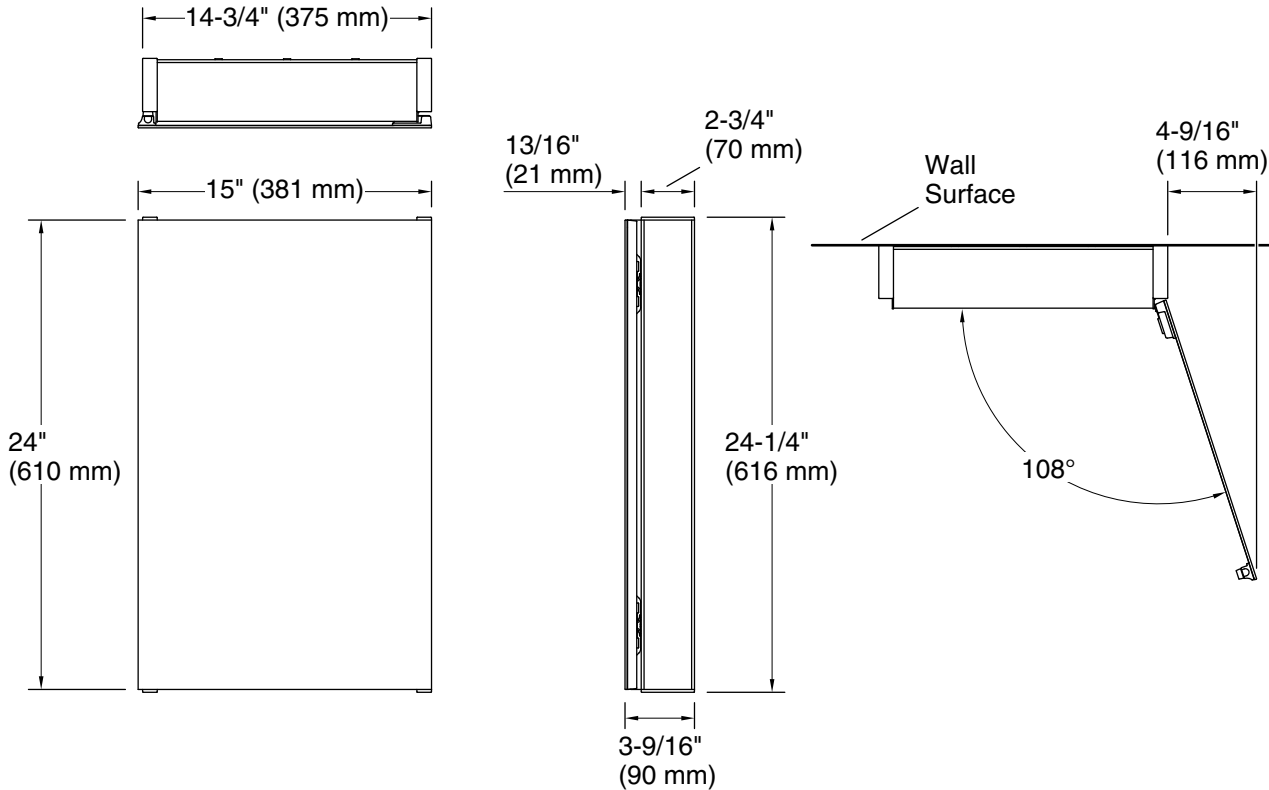

Features

- Innovative staggered shelf layout fits tall and short items
- Deep shelves hold large containers
- Low-profile design hugs the wall for a clean look
- Mirror-front door with reflective mirrored interior
- Three fixed shelves—one full width and two partial
- Two-way adjustable hinges with 108° opening capability for easy cabinet access

Material

- Rustproof aluminum

Installation

- Easy surface-mount installation—no wall cutting
- Reversible: install as left- or right-hinge swing
- Includes mounting hardware
- Includes reversible side panel kit (white / grey) to match your decor

Color	Code	Description
-------	------	-------------

	DA1	Dark Anodized Aluminum
---	-----	------------------------

Technical Information

All product dimensions are nominal.

- Wood type: Medium-density fiberboard
- Vanity type: Wall-mount
- Mirror type: Wall-mount

Notes

Install this product according to the installation instructions.

When determining the height of the cabinet, ensure the mirrored door will clear all obstacles (such as a faucet). A minimum distance of 3" (76 mm) is required.