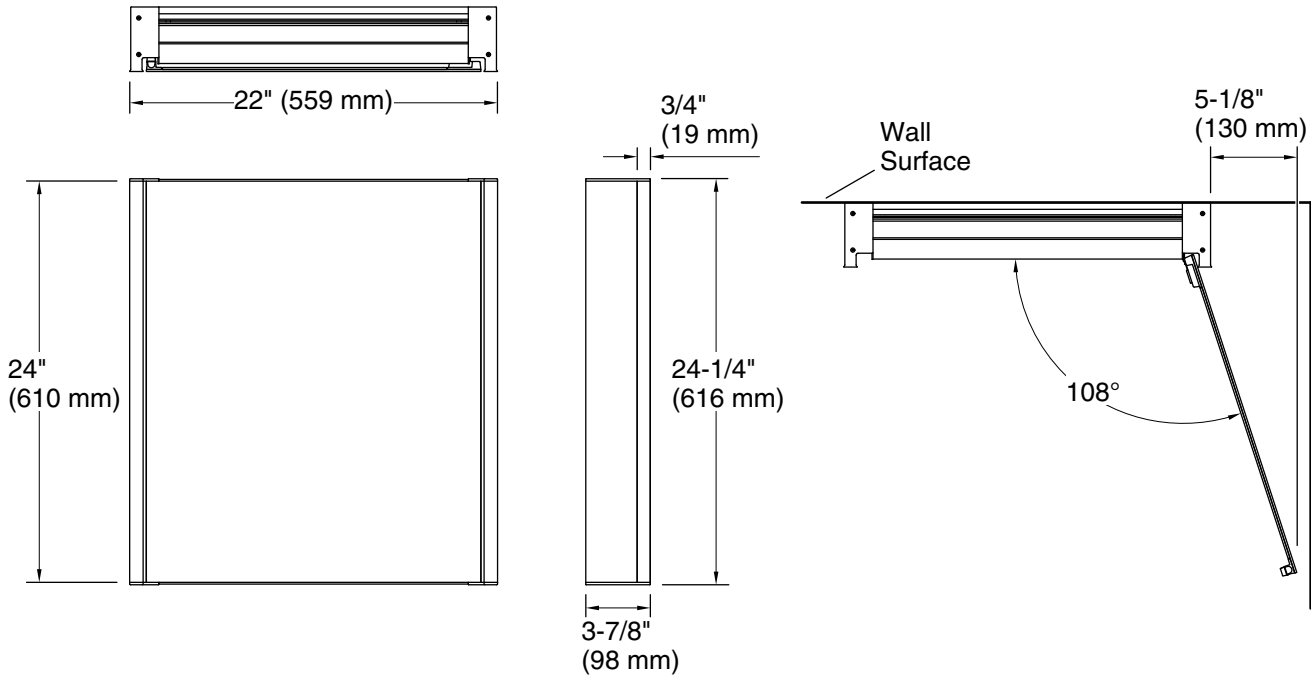

Required Electrical Service

One circuit required, protected with Class A Ground-Fault Circuit-Interrupter (GFCI). Outside North America, this device may be known as a Residual Current Device (RCD).

Lights: 120 V, 5 A, 60 Hz

Technical Information

All product dimensions are nominal.

Lighting included: Yes

Electrical component rating: LED: 120 V, 5 A, 60 Hz 1200 Lumens, 3000K

Notes

Install this product according to the installation instructions.