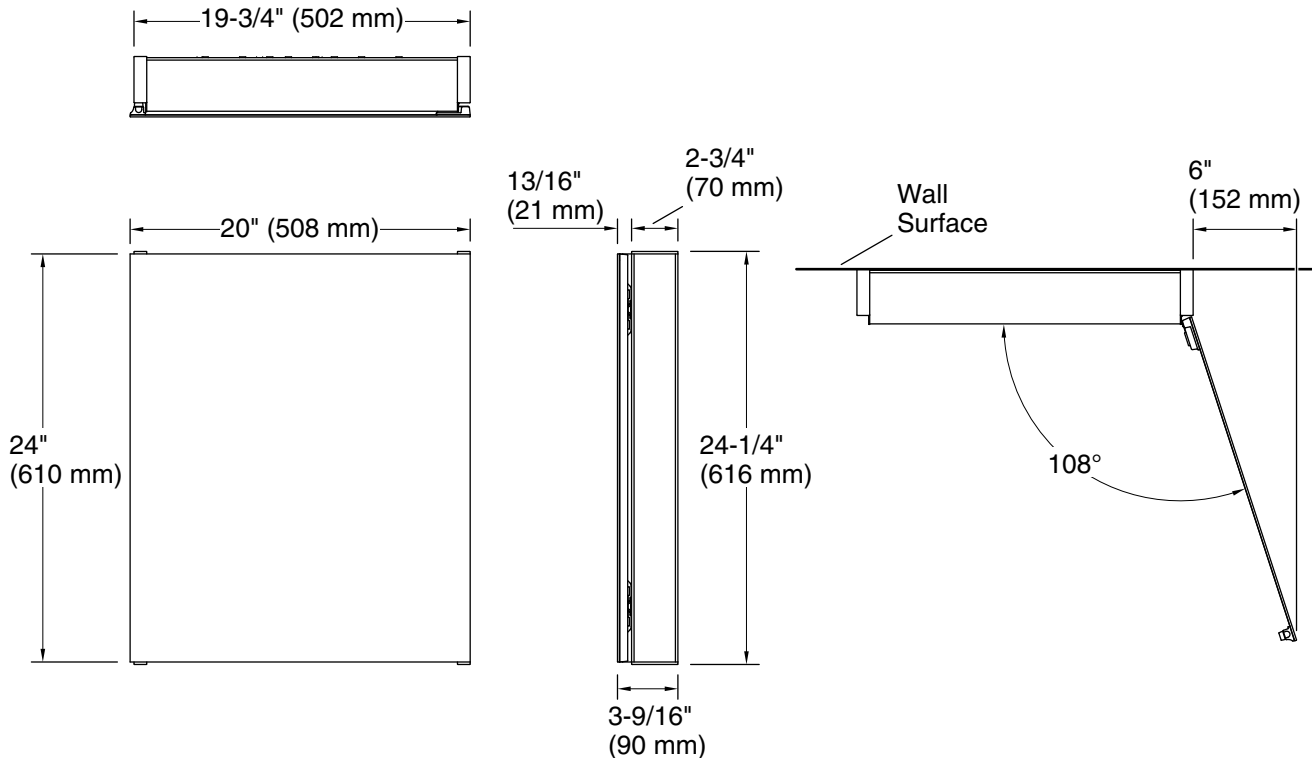

Features

- Innovative staggered shelf layout fits tall and short items
- Deep shelves hold large containers
- Low-profile design hugs the wall for a clean look
- Mirror-front door with reflective mirrored interior
- Three fixed shelves—one full width and two partial
- Two-way adjustable hinges with 108° opening capability for easy cabinet access

Material

- Rustproof aluminum

Installation

- Easy surface-mount installation—no wall cutting
- Reversible: install as left- or right-hinge swing
- Includes mounting hardware
- Includes reversible side panel kit (white / grey) to match your decor

Color	Code	Description
-------	------	-------------

	DA1	Dark Anodized Aluminum
---	-----	------------------------

Technical Information

All product dimensions are nominal.

Vanity type: Wall-mount

Notes

Install this product according to the installation instructions.

When determining the height of the cabinet, ensure the mirrored door will clear all obstacles (such as a faucet). A minimum distance of 3" (76 mm) is required.

This cabinet is designed for either right or left door swing. Check for obstructions.