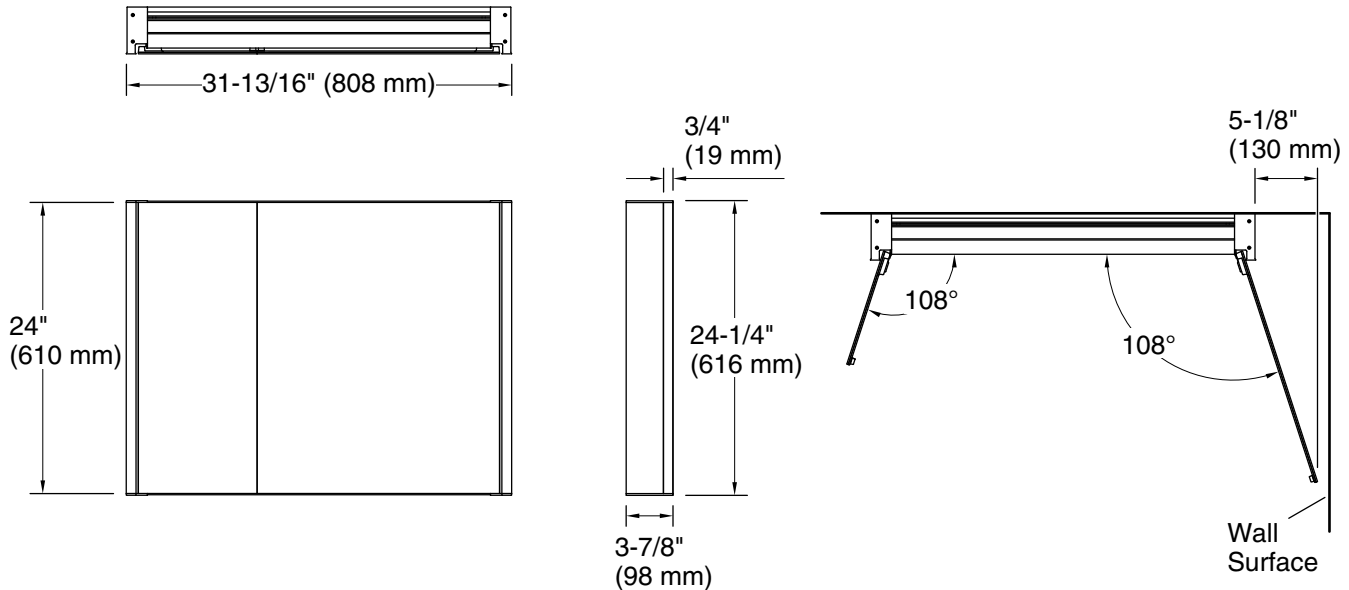

Required Electrical Service

One circuit required, protected with Class A Ground-Fault Circuit-Interrupter (GFCI). Outside North America, this device may be known as a Residual Current Device (RCD).

Lights: 120 V, 5 A, 60 Hz

Technical Information

All product dimensions are nominal.

Lighting included: Yes

Electrical component rating: LED: 120 V, 5 A, 60 Hz 1200 Lumens, 3000K

Notes

Install this product according to the installation instructions.