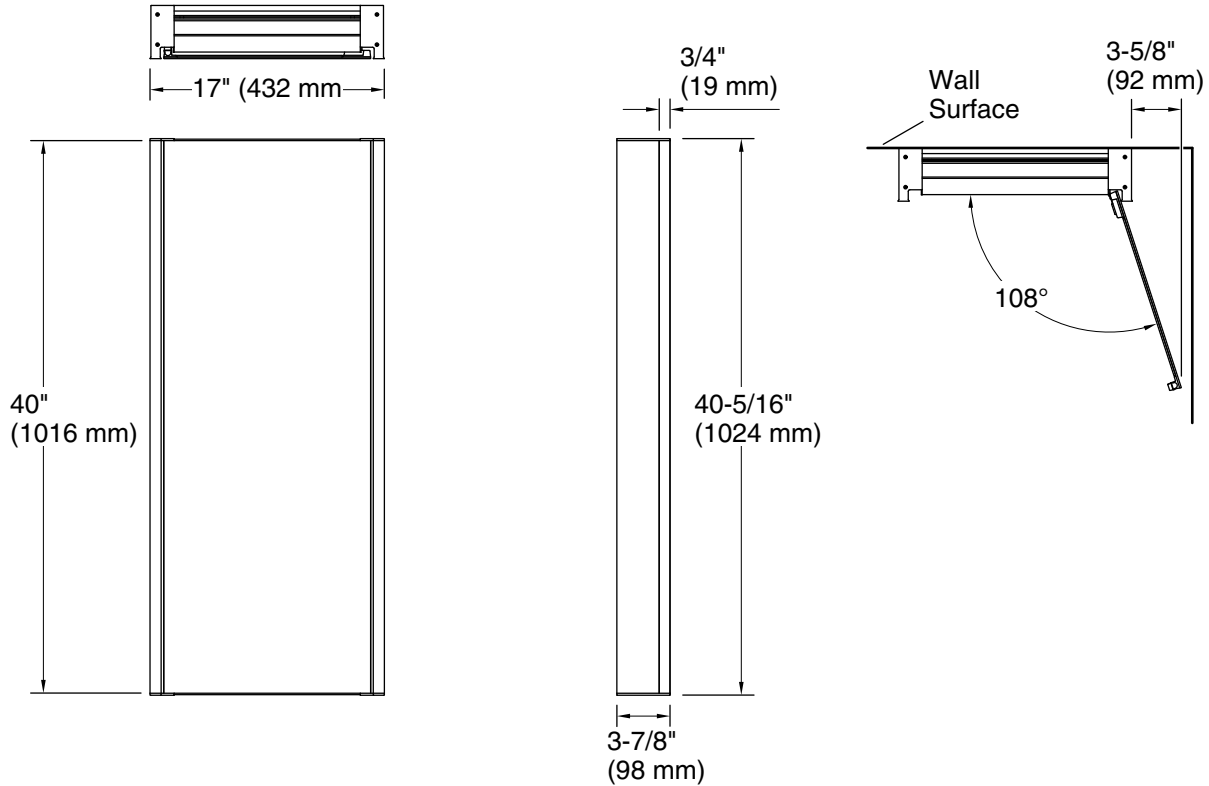

Required Electrical Service

One circuit required, protected with Class A Ground-Fault Circuit-Interrupter (GFCI). Outside North America, this device may be known as a Residual Current Device (RCD).

Lights: 120 V, 5 A, 60 Hz

Technical Information

All product dimensions are nominal.

Lighting included: Yes

Electrical component rating: LED: 120 V, 5 A, 60 Hz 1200 Lumens, 3000K

Notes

Install this product according to the installation instructions.