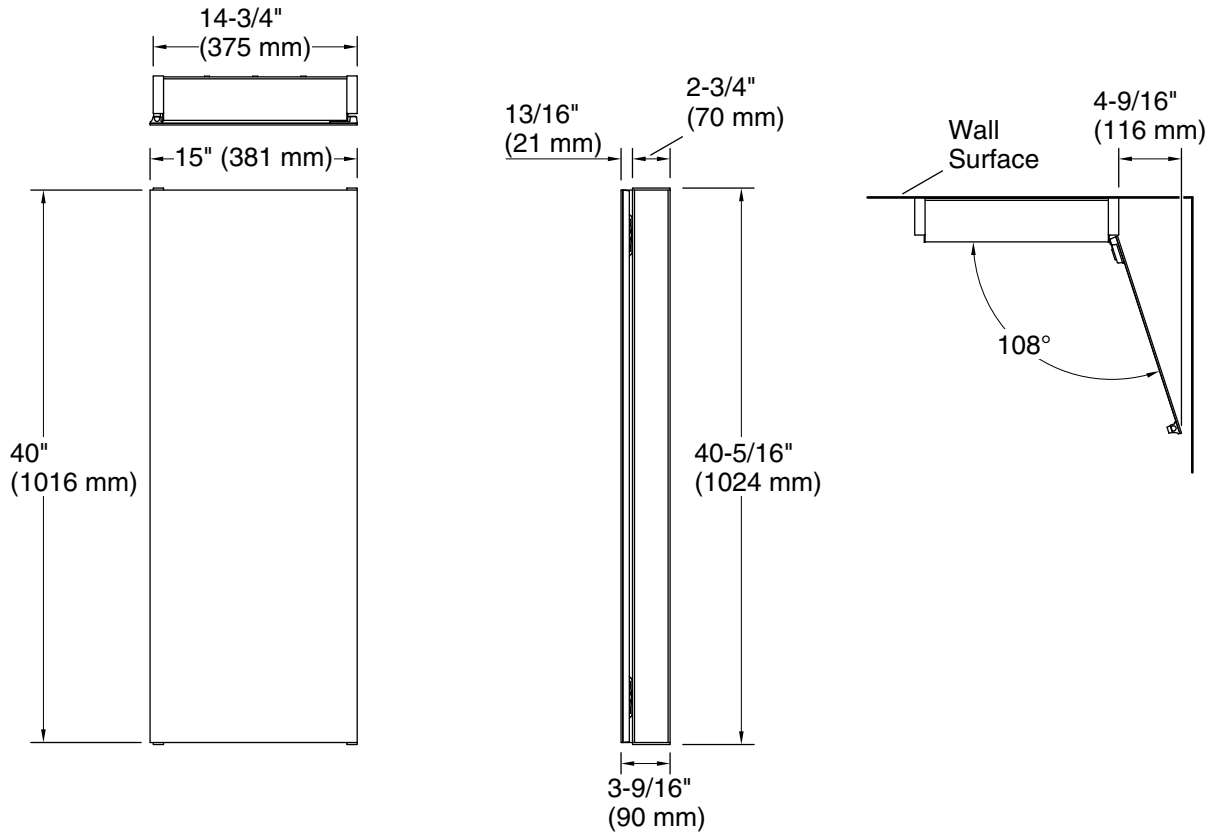

Features

- Innovative staggered shelf layout fits tall and short items
- Deep shelves hold large containers
- Low-profile design hugs the wall for a clean look
- Mirror-front door with reflective mirrored interior
- Four fixed shelves
- Two-way adjustable hinges with 108° opening capability for easy cabinet access

Material

- Rustproof aluminum

Installation

- Easy surface-mount installation—no wall cutting
- Reversible: install as left- or right-hinge swing
- Includes mounting hardware
- Includes reversible side panel kit (white / grey) to match your decor

Color	Code	Description
-------	------	-------------

	DA1	Dark Anodized Aluminum
---	-----	------------------------

Technical Information

All product dimensions are nominal.

Wood type:	Medium-density fiberboard
Vanity type:	Wall-mount
Mirror type:	Wall-mount

Notes

Install this product according to the installation instructions.

When determining the height of the cabinet, ensure the mirrored door will clear all obstacles (such as a faucet). A minimum distance of 3" (76 mm) is required.