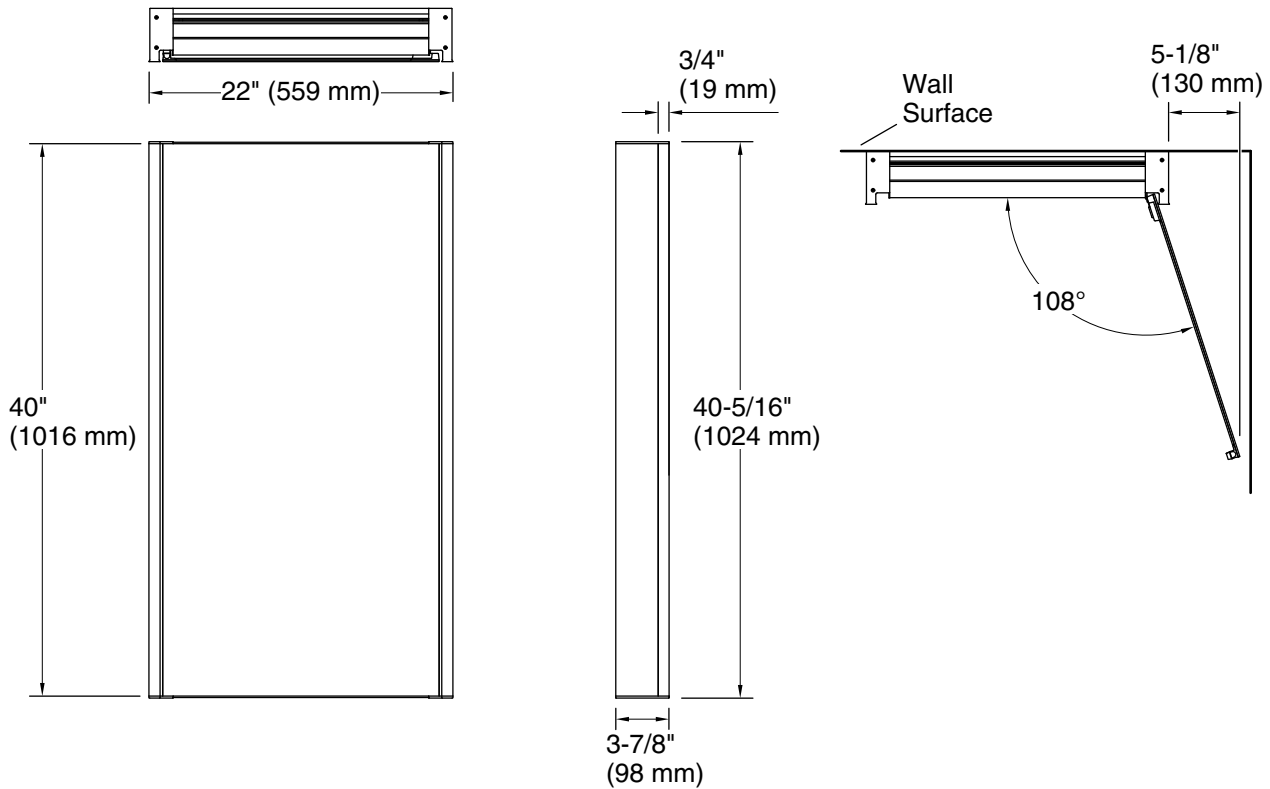

Required Electrical Service

One circuit required, protected with Class A Ground-Fault Circuit-Interrupter (GFCI). Outside North America, this device may be known as a Residual Current Device (RCD).

Lights: 120 V, 5 A, 60 Hz

Technical Information

All product dimensions are nominal.

Lighting included: Yes

Electrical component rating: LED: 120 V, 5 A, 60 Hz 1200 Lumens, 3000K

Notes

Install this product according to the installation instructions.