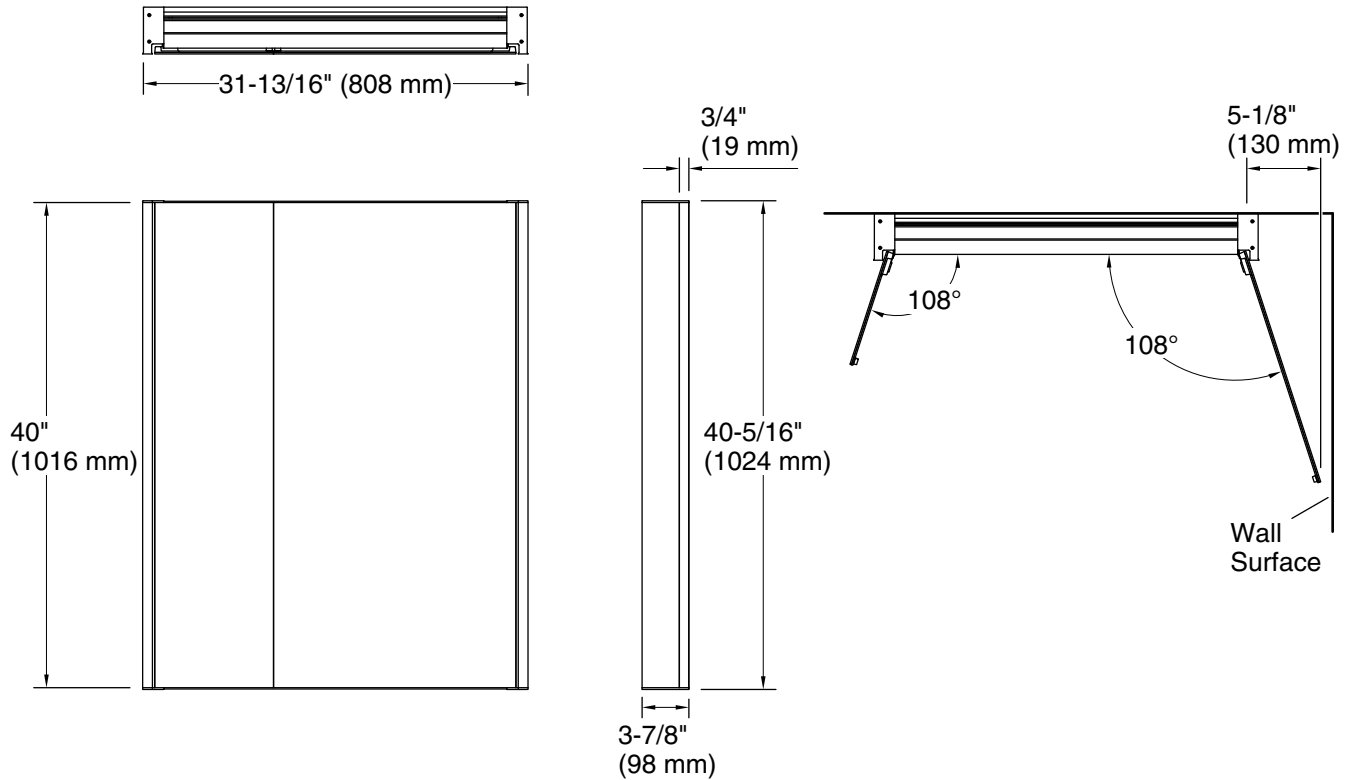

Required Electrical Service

One circuit required, protected with Class A Ground-Fault Circuit-Interrupter (GFCI). Outside North America, this device may be known as a Residual Current Device (RCD).

Lights: 120 V, 5 A, 60 Hz

Technical Information

All product dimensions are nominal.

Lighting included: Yes

Electrical component rating: LED: 120 V, 5 A, 60 Hz 1200 Lumens, 3000K

Notes

Install this product according to the installation instructions.