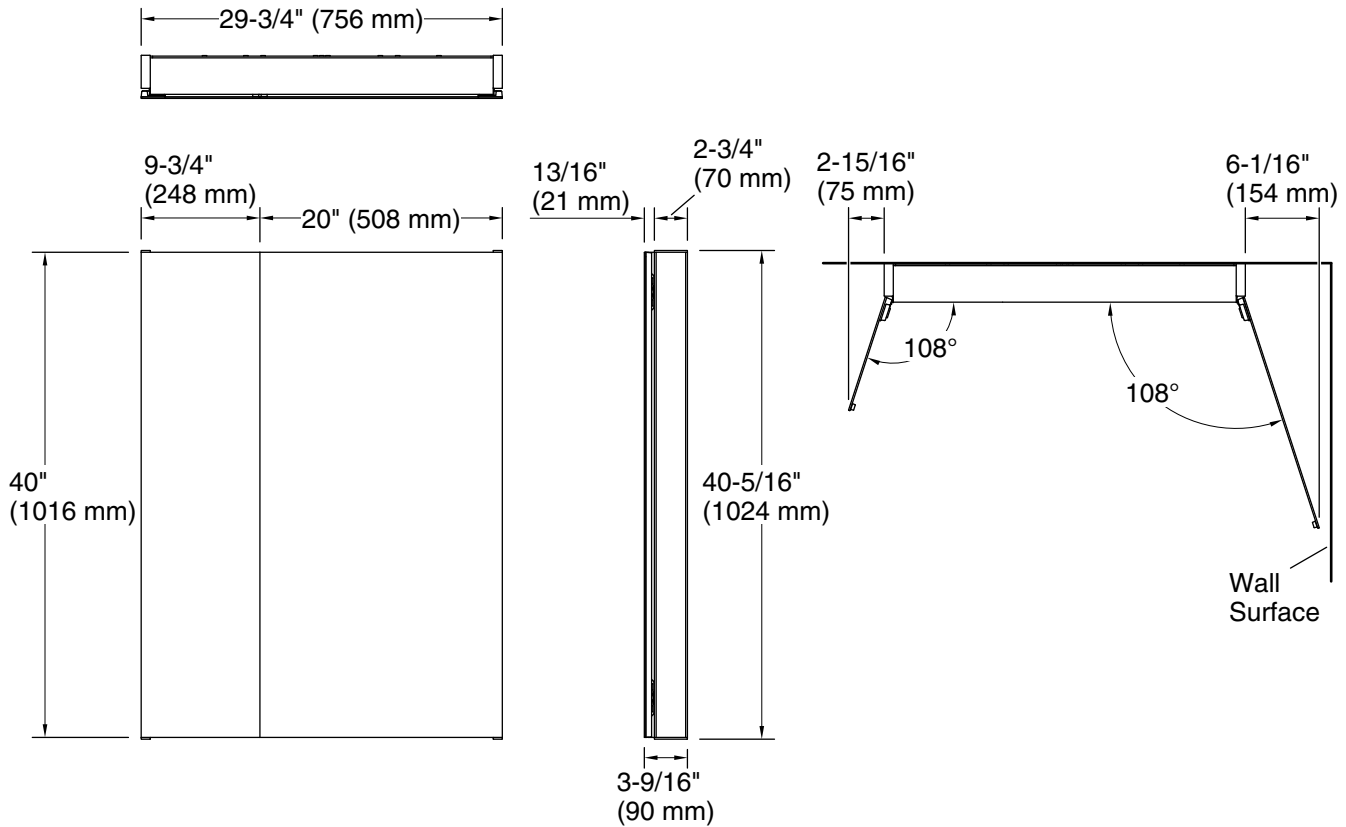

Features

- Innovative staggered shelf layout fits tall and short items
- Deep shelves hold large containers
- Low-profile design hugs the wall for a clean look
- Mirror-front door with reflective mirrored interior
- Four fixed shelves
- Two-way adjustable hinges with 108° opening capability for easy cabinet access

Material

- Rustproof aluminum

Installation

- Easy surface-mount installation—no wall cutting
- Reversible: install as left- or right-hinge swing
- Includes mounting hardware
- Includes reversible side panel kit (white / grey) to match your decor

Color	Code	Description
-------	------	-------------

	DA1	Dark Anodized Aluminum
---	-----	------------------------

Technical Information

All product dimensions are nominal.

Wood type:	Medium-density fiberboard
Vanity type:	Wall-mount
Mirror type:	Wall-mount

Notes

Install this product according to the installation instructions.

When determining the height of the cabinet, ensure the mirrored door will clear all obstacles (such as a faucet). A minimum distance of 3" (76 mm) is required.