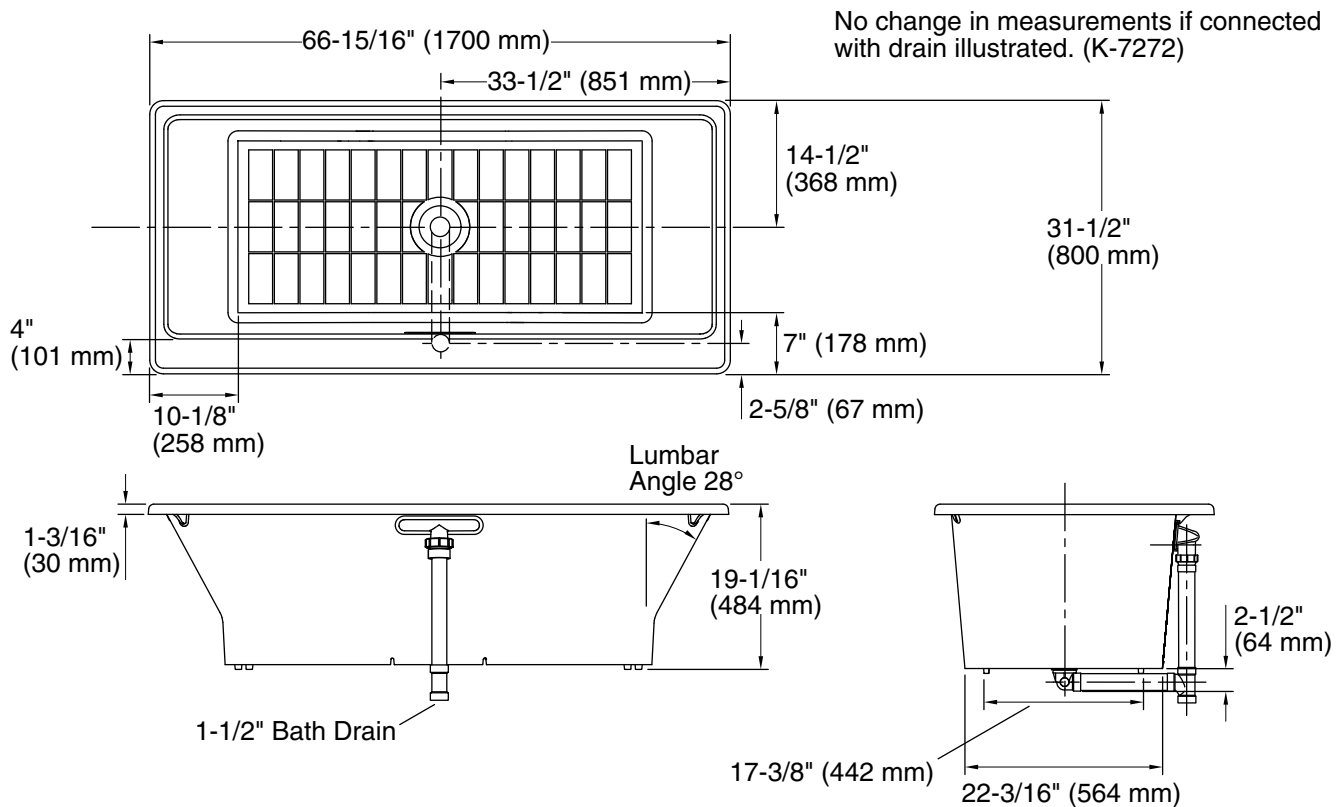

Available Colors/Finishes

Color tiles intended for reference only.

Color	Code	Description
-------	------	-------------

	0	White
---	---	-------

Technical Information

All product dimensions are nominal.

Drain location:	Center
Basin area, bottom:	49" x 22" (1245 mm x 559 mm)
Basin area, top:	62-1/2" x 24-3/4" (1588 mm x 629 mm)
Weight:	365 lbs (165.6 kg)
Minimum floor load:	78 lbs/ft ² (380.8 kg/m ²)
Water depth:	15-1/4" (387 mm)
Water capacity:	75 gal (283.9 L)
Cutout:	Drop-in, 65-1/2" x 30" (1664 mm x 762 mm)
Minimum flat for door:	1" (25 mm)

Notes

Measure your actual product for rough-in details.

Install this product according to the installation instructions.

The hot water supply should be 70% of the capacity of the bath or greater. Installations will vary.