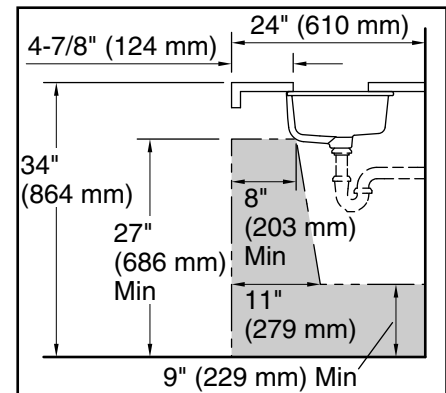

Technical Information

All product dimensions are nominal.

Basin configuration:	Single Bowl
Basin area (Only):	Length: 15-1/4" (387 mm) Width: 11-1/2" (292 mm) Bowl depth: 5-1/8" (130 mm) Water depth: 3-7/16" (88 mm)
With overflow:	Yes
Drain hole:	1-3/4" (44 mm)
Template:	Undermount, 1372556-7, required, not included

Notes

Install this product according to the installation instructions.

NOTICE: Countertop manufacturer or cutter must use the current product template available at www.kohler.com, or by calling 1-800-4KOHLER. Kohler Co. is not responsible for cutout errors when the incorrect cutout template is used.

ADA, OBC, CSA B651 compliant when installed to the specific requirements of these regulations.