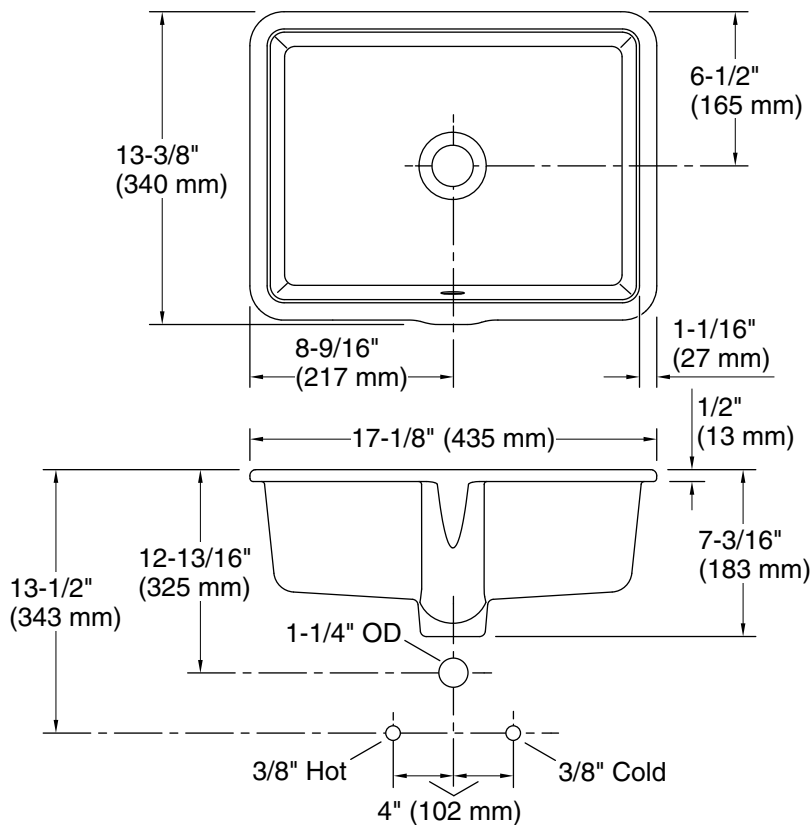

Technical Information

All product dimensions are nominal.

Basin configuration:	Single Bowl
Basin area (Only):	Length: 15-1/4" (387 mm) Width: 11-1/2" (292 mm) Bowl depth: 5-1/8" (130 mm) Water depth: 3-7/16" (88 mm)
With overflow:	Yes
Drain hole:	1-3/4" (44 mm)
Template:	Undermount, 1372556-7, required, not included

Notes

Install this product according to the installation instructions.

NOTICE: Countertop manufacturer or cutter must use the current product template available at www.kohler.com, or by calling 1-800-4KOHLER. Kohler Co. is not responsible for cutout errors when the incorrect cutout template is used.

ADA, OBC, CSA B651 compliant when installed to the specific requirements of these regulations.