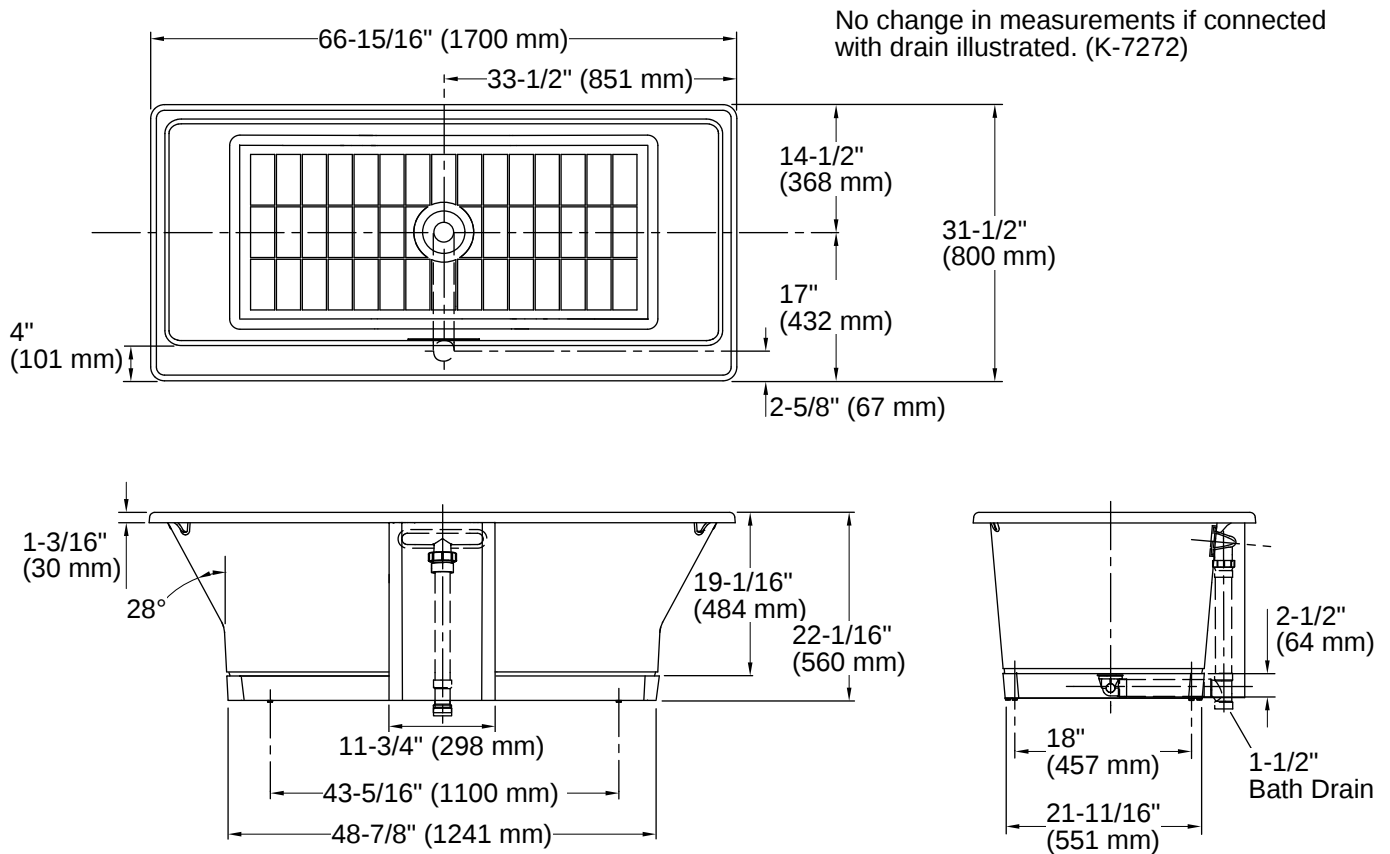

Installation

- Freestanding

Installation Notes

Install this product according to the installation instructions.

Measure your actual product for rough-in details.

The hot water supply should be 70% of the capacity of the bath or greater. Installations will vary.