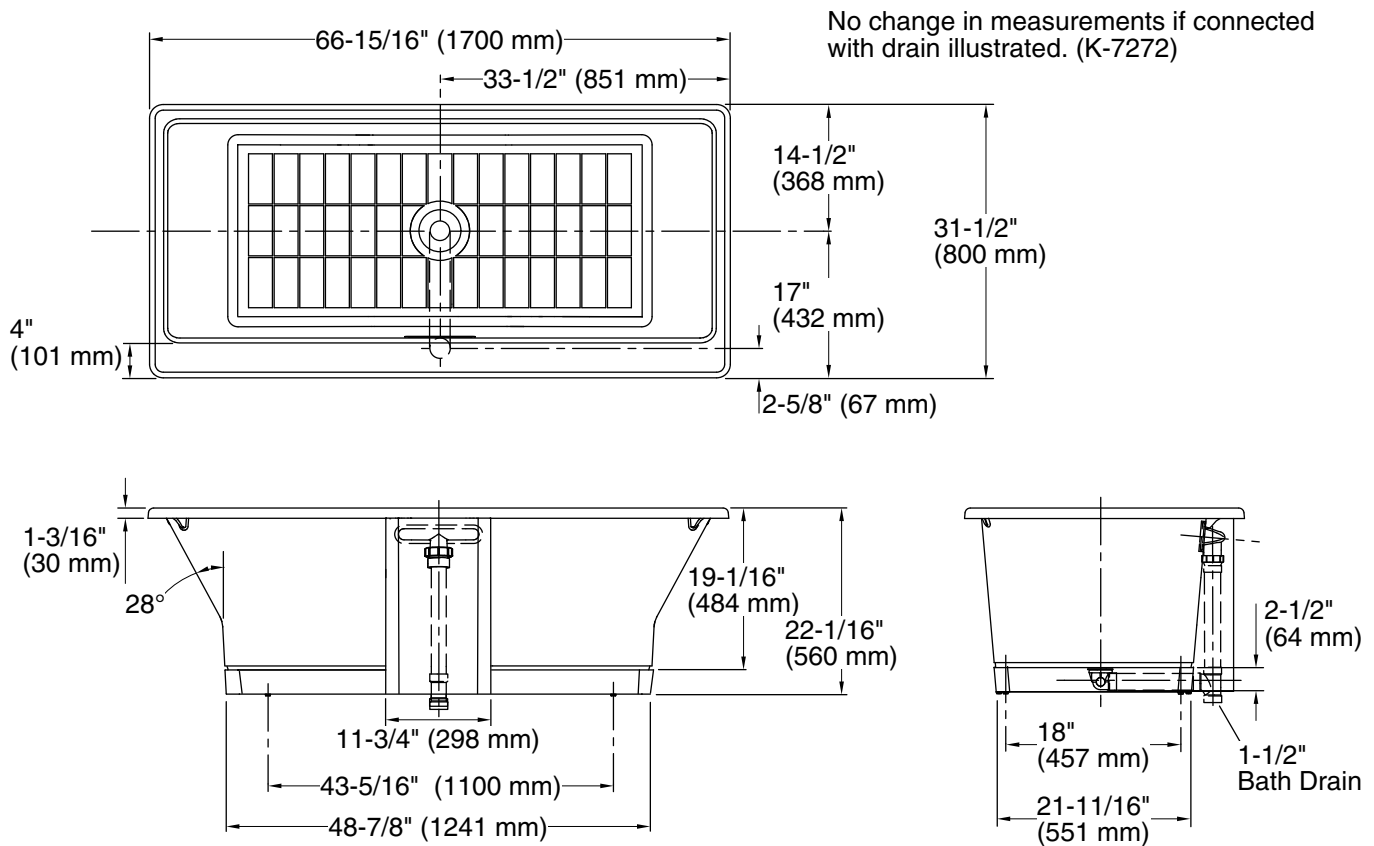

Features

- Freestanding design creates a striking focal point in your bathing area
- Integral lumbar support on both ends
- Safeguard® slip-resistant surface provides excellent traction underfoot
- Slotted overflow allows for deep soaking
- Center toe-tap drain
- Includes one wooden pedestal base, four cast iron adjustable feet, and one wooden overflow/drain shroud
- Coordinates with other products in the Rêve collection

Technical Information

All product dimensions are nominal.

Drain location:	Center
Basin area, bottom:	49" x 22" (1245 mm x 559 mm)
Basin area, top:	62-1/2" x 24-3/4" (1588 mm x 629 mm)
Weight:	365 lbs (165.6 kg)
Minimum floor load:	70 lbs/ft ² (341.8 kg/m ²)
Water depth:	15-1/4" (387 mm)
Water capacity:	75 gal (283.9 L)

Notes

Measure your actual product for rough-in details.

Install this product according to the installation instructions.

The hot water supply should be 70% of the capacity of the bath or greater. Installations will vary.