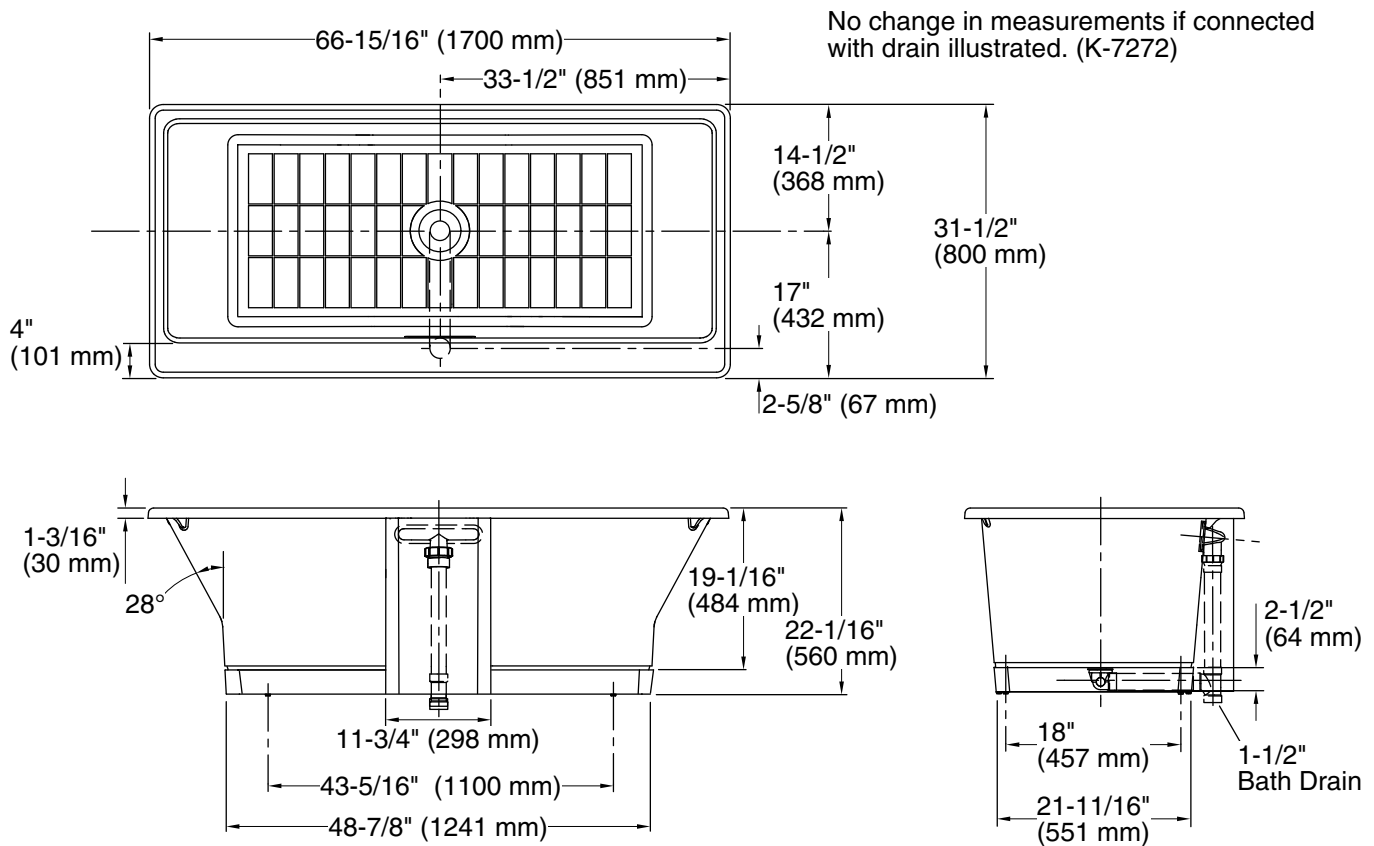

Features

- Freestanding design creates a striking focal point in your bathing area
- Integral lumbar support on both ends
- Safeguard® slip-resistant surface provides excellent traction underfoot
- Slotted overflow allows for deep soaking
- Center toe-tap drain
- Includes one wood composite base, four cast iron adjustable feet, and one wooden overflow/drain shroud
- Coordinates with other products in the Rêve collection

Technical Information

All product dimensions are nominal.

Drain location:	Center
Basin area, bottom:	49" x 22" (1245 mm x 559 mm)
Basin area, top:	62-1/2" x 24-3/4" (1588 mm x 629 mm)
Weight:	365 lbs (165.6 kg)
Minimum floor load:	70 lbs/ft ² (341.8 kg/m ²)
Water depth:	15-1/4" (387 mm)
Water capacity:	75 gal (283.9 L)

Notes

Measure your actual product for rough-in details.

Install this product according to the installation instructions.

The hot water supply should be 70% of the capacity of the bath or greater. Installations will vary.