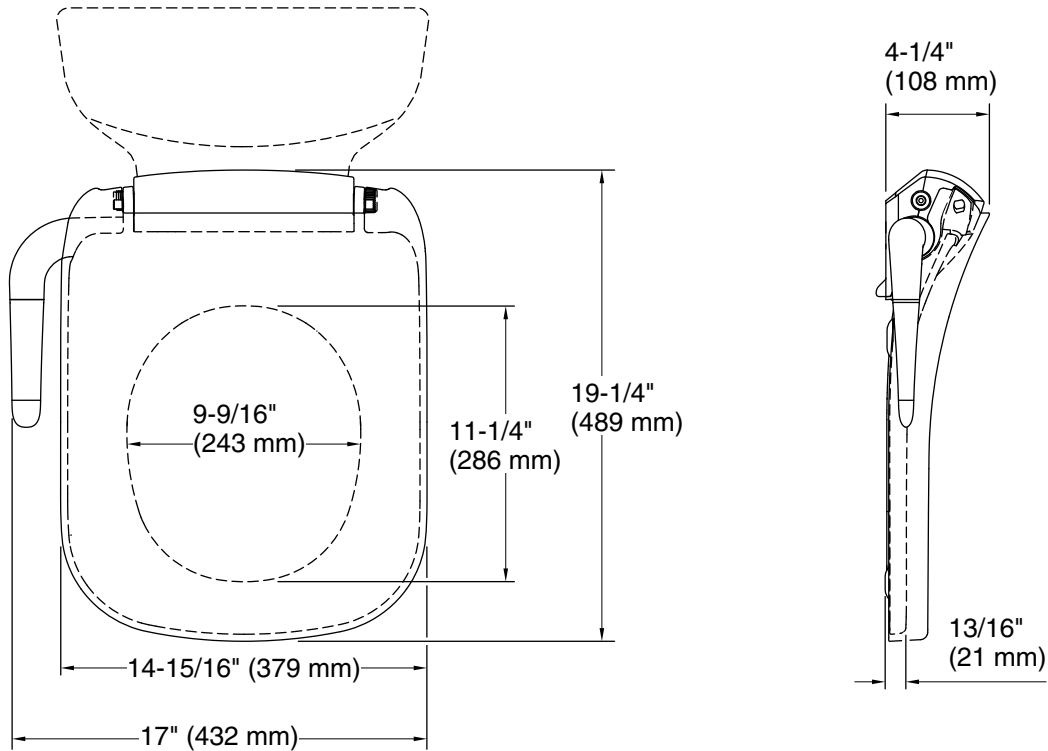

### Technical Information

All product dimensions are nominal.

Seat shape type: Elongated  
Seat front type: Closed-front  
Seat-mounting holes: 6-15/16" (177 mm)