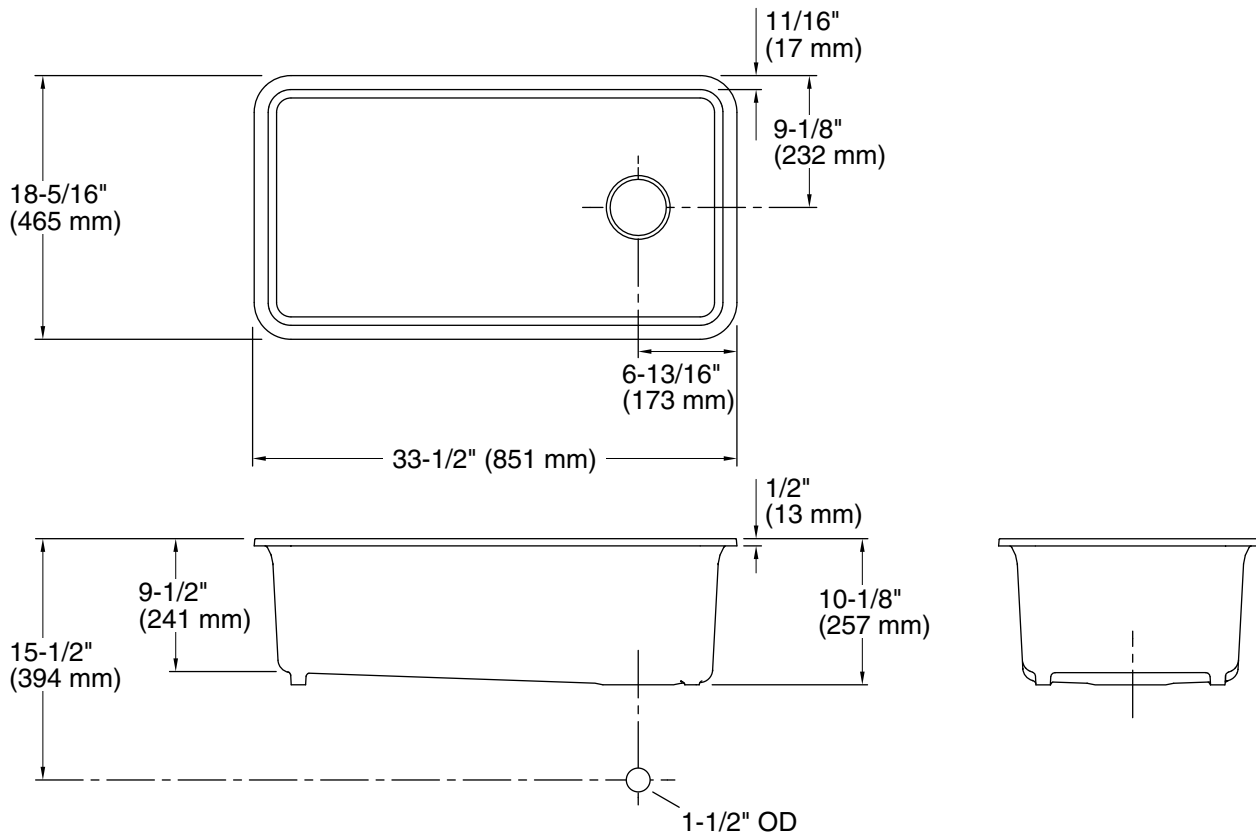

Features

- 36" minimum base cabinet width
- Single bowl
- 9-1/2" (241 mm) depth provides generous workspace
- Offset drain increases workspace in the sink and storage space underneath
- Includes K-5196 sink rack
- Includes cutout templates and installation clips
- Matte finish offers rich, dimensional color

Color	Code	Description
	CM6	Matte White
	CM7	Matte Graphite
	CM1	Matte Black
	CM2	Matte Brown
	CM3	Matte Taupe
	CM4	Matte Grey

Technical Information

All product dimensions are nominal.

Basin configuration: Single Bowl
 Min. base cabinet width: 36" (914 mm)

Bowl area (Only): Length: 30-9/16" (777 mm)
 Width: 15-3/8" (391 mm)
 Bowl depth: 9-1/2" (241 mm)
 Water depth: 9-1/2" (241 mm)

Drain hole: 3-7/8" (98 mm)

Template: 1256394-7, required, included

Notes

Install this product according to the installation instructions.

Allow a minimum of 2" (51 mm) clearance around the sink rim for clip attachment.