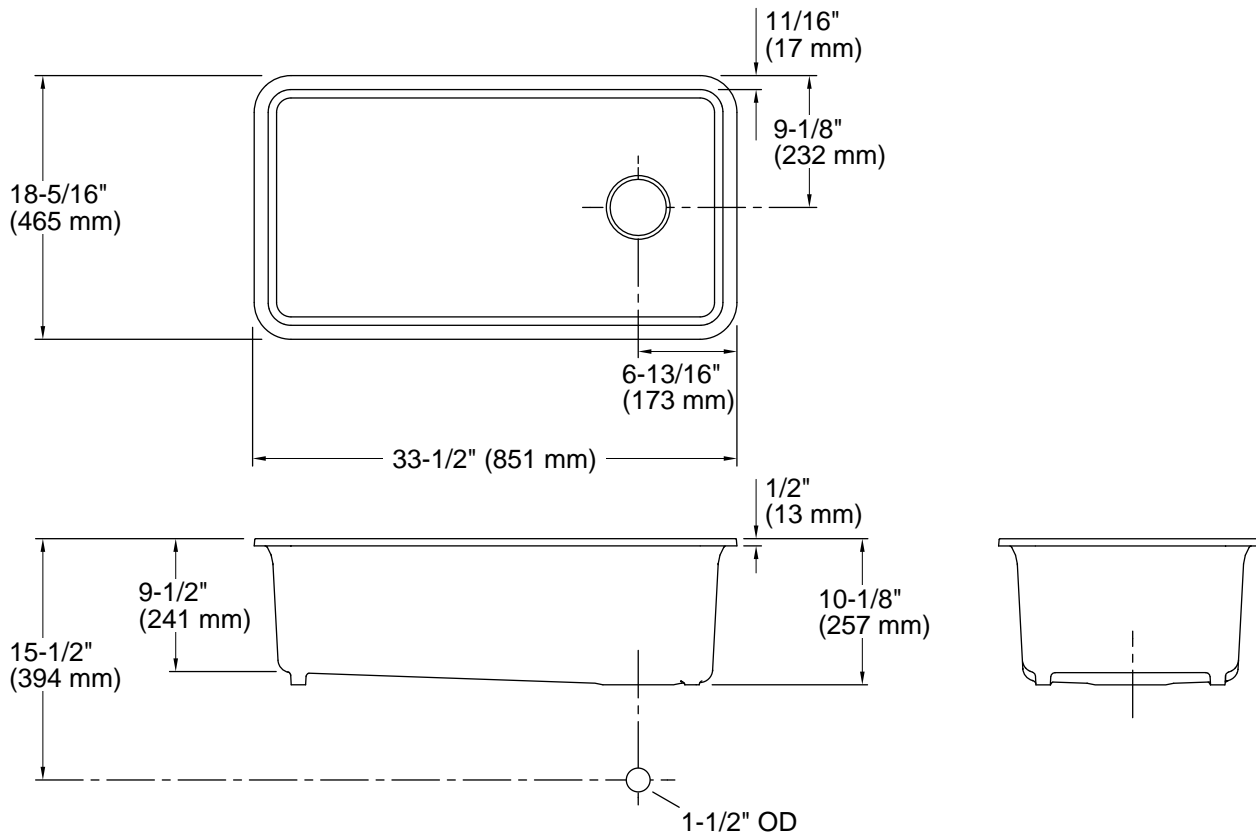

Technical Information

All product dimensions are nominal.

Basin configuration: Single Bowl

Min. base cabinet width: 36" (914 mm)

Bowl area (Only):
Length: 30-9/16" (777 mm)
Width: 15-3/8" (391 mm)
Bowl depth: 9-1/2" (241 mm)
Water depth: 9-1/2" (241 mm)

Drain hole: 3-7/8" (98 mm)

Template: 1256394-7, required, included

Notes

Install this product according to the installation instructions.

Allow a minimum of 2" (51 mm) clearance around the sink rim for clip attachment.