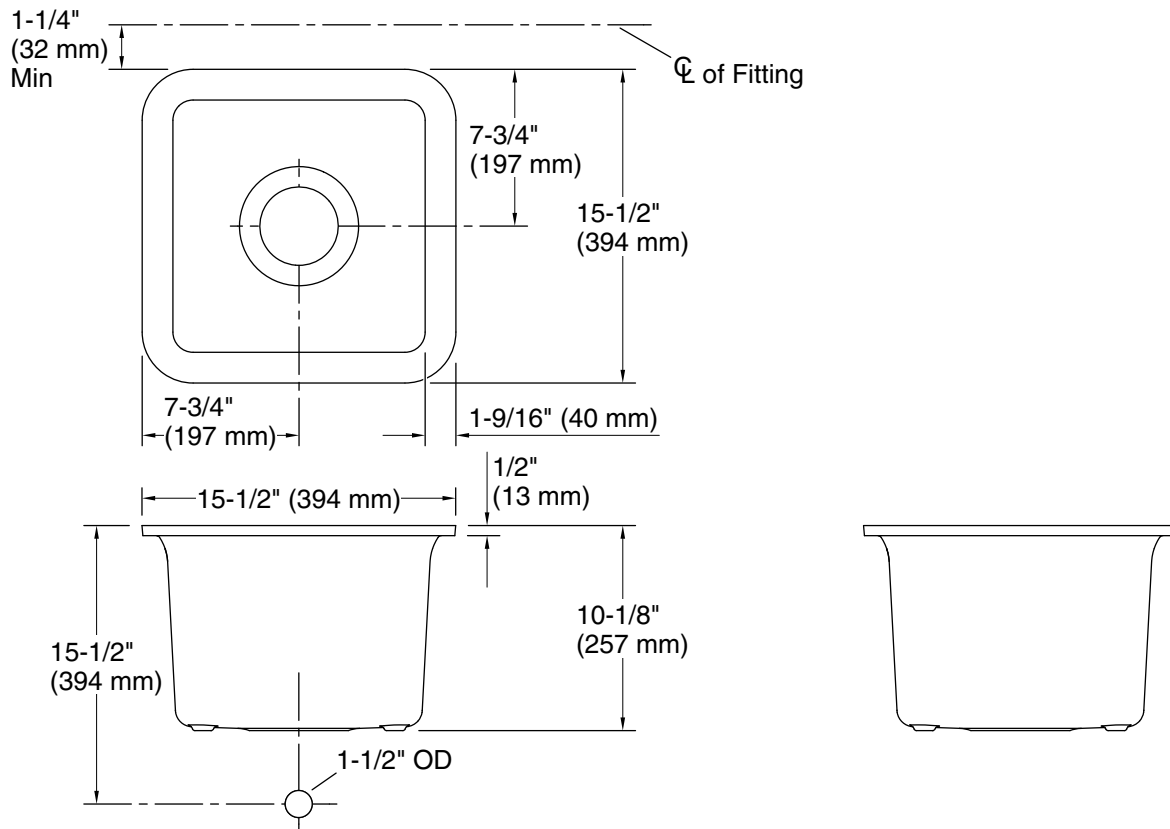

Features

- 18" (457 mm) minimum base cabinet width
- Single bowl
- 9-1/2" (241 mm) depth provides generous workspace
- Includes K-5658 sink rack
- Includes cutout templates and installation clips
- Matte finish offers rich, dimensional color

Optional Products/Accessories

- K-11352 Disposal Flange with Stopper
- K-9000 P-Trap

Included Components

- 1193643 Basin clamps
- K-5658 Sink Rack

ADA

Codes/Standards

CSA B45.5/IAPMO Z124
ADA
ICC/ANSI A117.1
IAPMO Certification

Technical Information

All product dimensions are nominal.

Basin configuration: Single Bowl
 Min. base cabinet width: 18" (457 mm)

Bowl area: Length: 13-9/16" (344 mm)
 Width: 13-9/16" (344 mm)
 Bowl depth: 9-1/2" (241 mm)
 Water depth: 9-1/2" (241 mm)