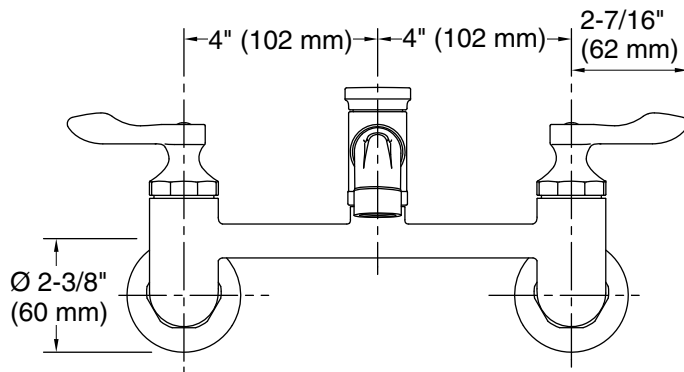

### Features

- 8" (203 mm) center
- 5-1/8" (130 mm) wall-to-spout outlet with pail hook
- 1/4-turn full brass ceramic valve
- 13.5 gal/min (51 l/min) flow rate at 60 psi (4.1 bar)
- 2-7/16" vandal-resistant metal lever handles
- Drain sold separately

## Technical Information

All product dimensions are nominal.

### Spout:

Spout reach: 5-1/8" (130 mm)

Handle clearance: 2-7/16" (62 mm)