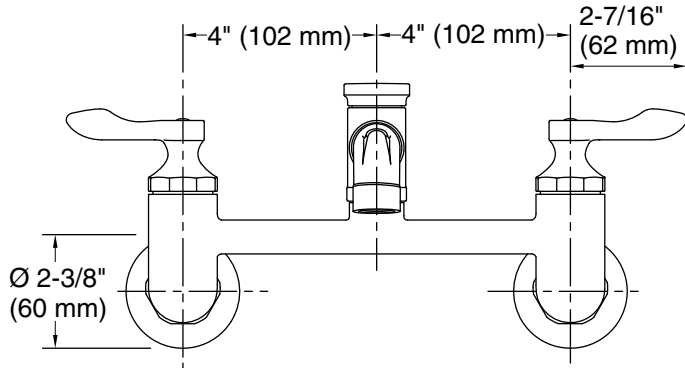

Features

- 8" (203 mm) center
- 5-1/8" (130 mm) wall-to-spout outlet with pail hook
- 1/4-turn full brass ceramic valve
- 13.5 gal/min (51 l/min) flow rate at 60 psi (4.1 bar)
- 2-7/16" vandal-resistant metal lever handles
- Drain sold separately

Technical Information

All product dimensions are nominal.

Faucet flow rate: 13.5 gal/min (51.1 l/min)

Drain included: No

Spout:

Spout reach: 5-1/8" (130 mm)

Handle clearance: 2-7/16" (62 mm)

Notes