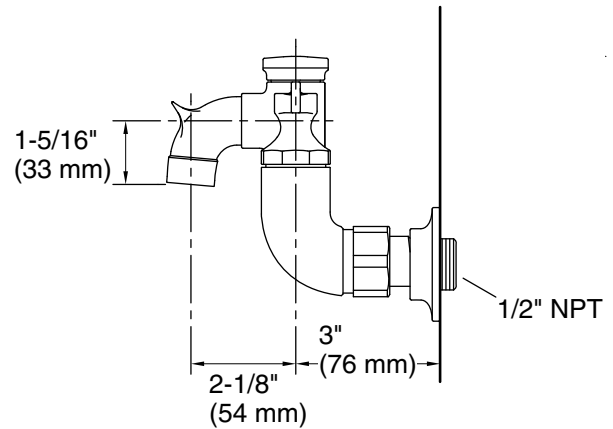

Features

- 8" (203 mm) center
- 5-1/8" (130 mm) wall-to-spout outlet with pail hook
- 1/4-turn full brass ceramic valve
- 13.5 gal/min (51 l/min) flow rate at 60 psi (4.1 bar)
- 2-7/16" vandal-resistant metal lever handles
- Drain sold separately

Technical Information

All product dimensions are nominal.

Faucet flow rate: 13.5 gal/min (51.1 l/min)

Drain included: No

Spout:

Spout reach: 5-1/8" (130 mm)

Handle clearance: 2-7/16" (62 mm)

Notes