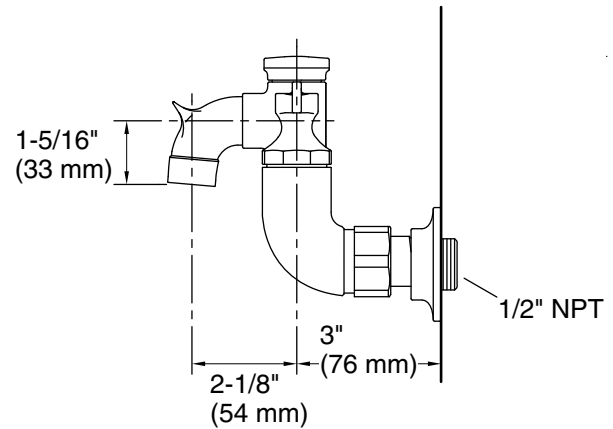

### Features

- 8" (203 mm) center
- 5-1/8" (130 mm) wall-to-spout outlet with pail hook
- 1/4-turn full brass ceramic valve
- 13.5 gal/min (51 l/min) flow rate at 60 psi (4.1 bar)
- 2-7/16" vandal-resistant metal lever handles
- Drain sold separately

## Technical Information

All product dimensions are nominal.

### Spout:

Spout reach: 5-1/8" (130 mm)

Handle clearance: 2-7/16" (62 mm)