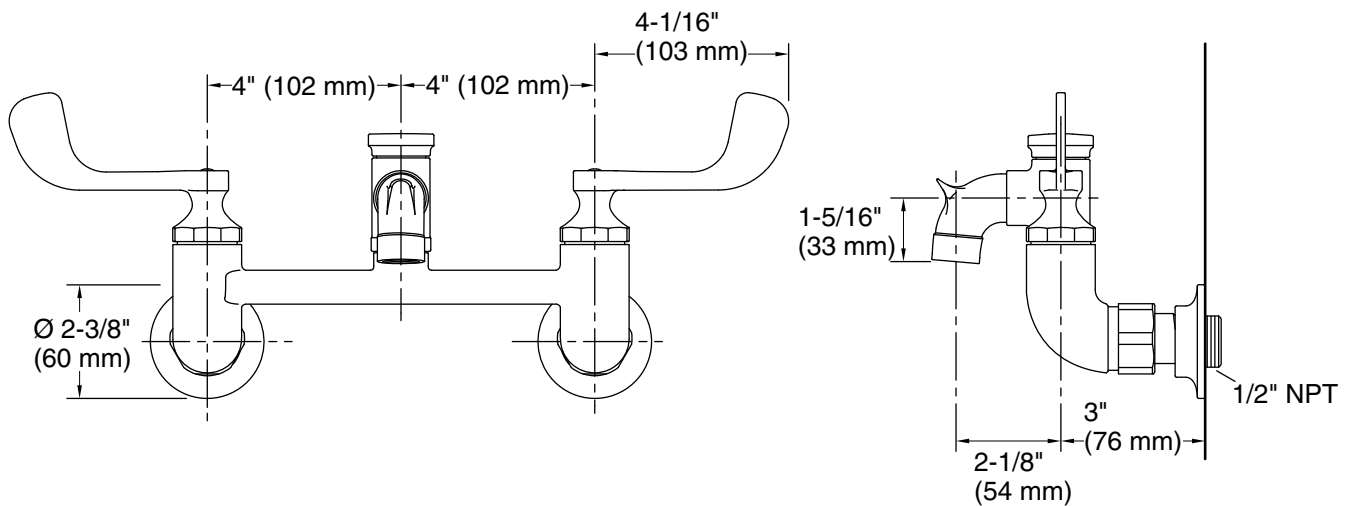

### Features

- 8" (203 mm) center
- 5-1/8" (130 mm) wall-to-spout outlet with pail hook
- 1/4-turn full brass ceramic valve
- 13.5 gal/min (51 l/min) flow rate at 60 psi (4.1 bar)
- 4-1/16" vandal-resistant metal wristblade lever handles
- Drain sold separately

## Technical Information

All product dimensions are nominal.

### Spout:

Spout reach: 5-1/8" (130 mm)

Handle clearance: 3" (76 mm)